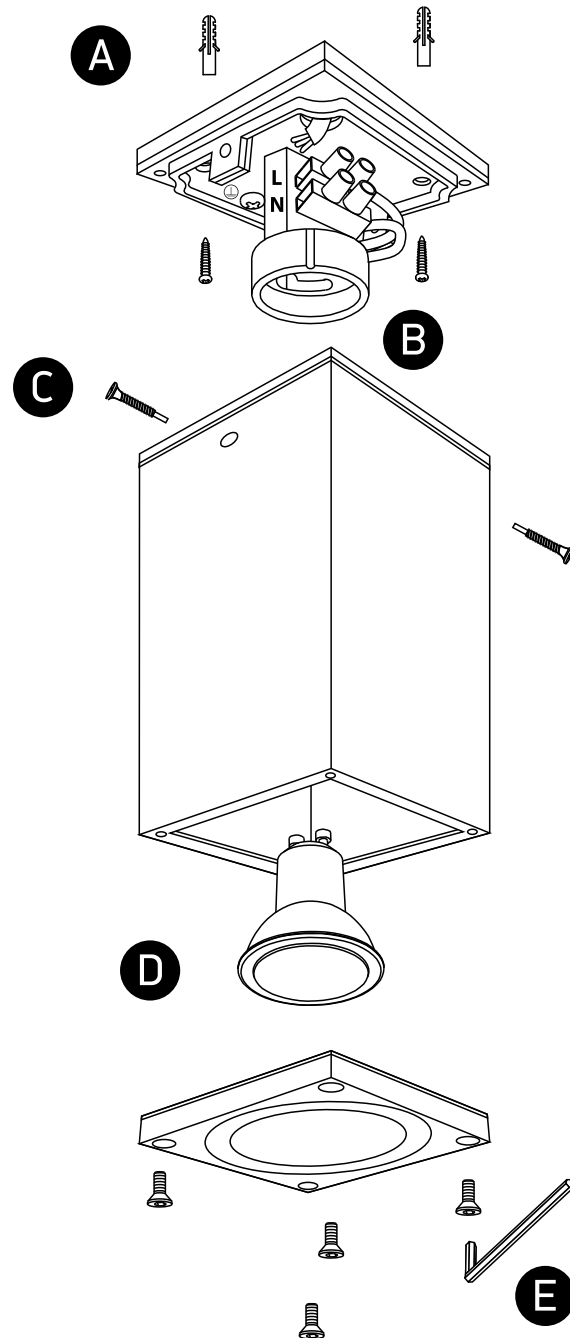

## 67426D

100-240V | MR16 | GU10 | 10W | IP54 | Die cast

**one**  
LIGHT