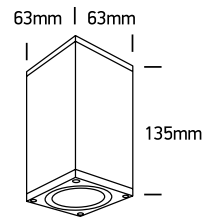

## 67426D

100-240V | MR16 | GU10 | 10W | IP54 | Die cast

**one**  
LIGHT