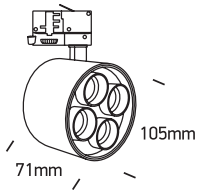

INSTALLATION MANUAL

65656CT

ecotrackspot

DARK
LIGHT

230V | SMD 5050 | 24W | IP20 | Aluminium | Adjustable
Complete with 700mA driver.

90
CRI

one
LIGHT

Warnings: