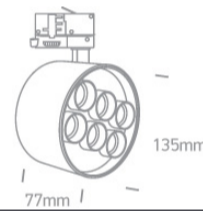

09 Track Lights>Dark Light Tubes Track Lights

65656DT/B/W

36W SMD LED track spot with, ideal for shops and showrooms.

Complete with 1000mA driver.

Complies with standard EN60598-1 and any other specific standards.

Downloads

Dimensions

Related items

40001A/B

40002A/B

40003A/B

Physical Specification

Item Group

Aluminium

Shape

Circular

Height

77mm

Diameter	135mm
Track mounted	Yes
Indoor	Yes
Adjustable	2 Directions

Electrical Characteristics

Gear	Built In
Fitting + Driver	
Input Voltage	220-240V
50 Hz	Yes
60 Hz	Yes
Safety Class	
Power(Watts)	36W
IP Rating	IP20
Light Source	LED built in
Dimmable	No

Illumination Data

Colour Temperature	3000K
Lumen Output	2880lm
Light Efficiency	80lm/W
CRI	90
Beam Angle	40°
Illumination Diagram	
Dark Light	Yes

Packing Info

Box Weight	0.960kg
Pcs/Carton	15
Barcode	5291889067160
HS Code	9405413990