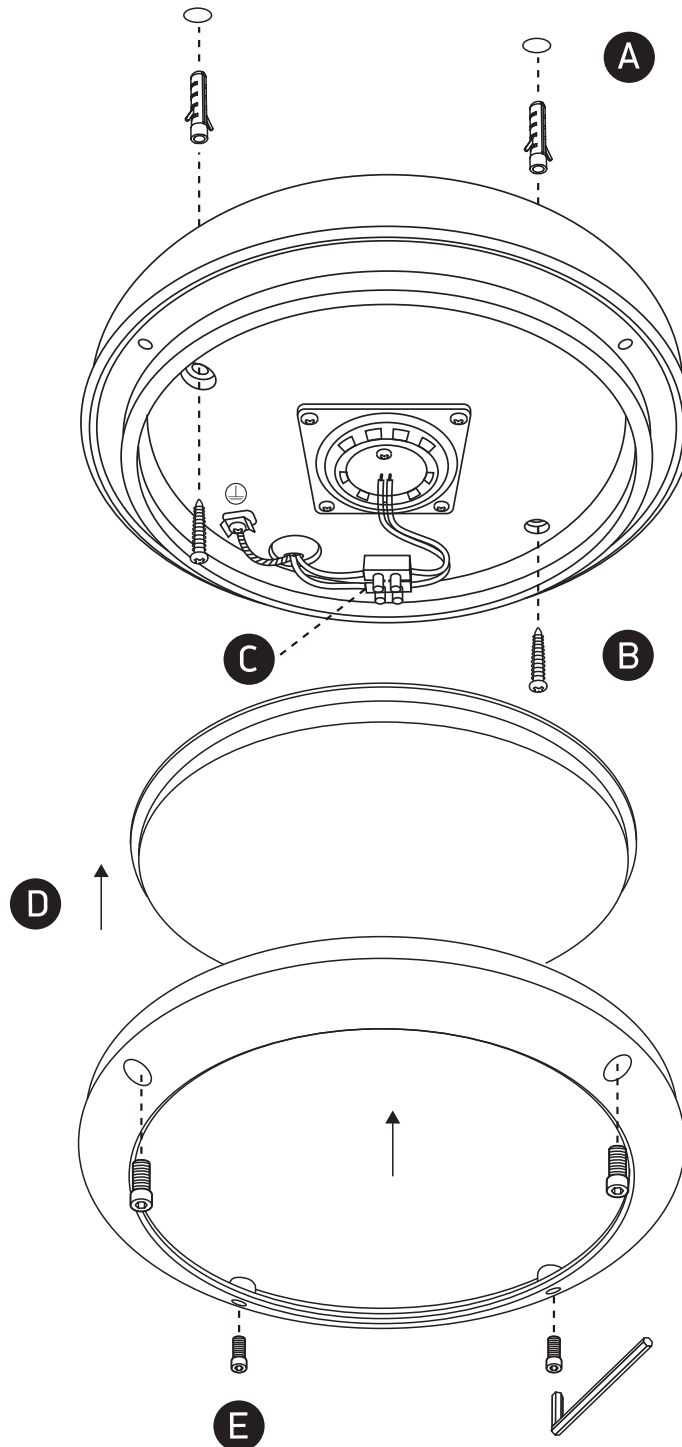

INSTALLATION MANUAL

67442

ecolight

CE

RoHS
COMPLIANT

220mm

65mm

230V | SMD 2835 | 10W | IP54 | Die cast

AC LED.

80
CRI

one
LIGHT

Warnings:

1. Make sure that the product is installed properly before connecting to electricity.
2. Do not cover the fitting.
3. Maintenance and installation should only be carried out by a professional electrician.