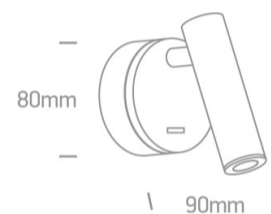

17 Hotel & Bedroom>Reading Spots Aluminium

65738/B/W

3W COB LED bedside adjustable fitting ideal for room hotel installation, IP20.

Complete with driver.

Complies with standard EN60598-1 and any other specific standards.

Downloads

Dimensions

Gallery

Physical Specification

Item Group

17 Hotel & Bedroom

Family

Reading Spots Aluminium

Height

90mm

Diameter	80mm
Surface Wall	Yes
Indoor	Yes
Adjustable	2 Directions

Electrical Characteristics

Gear	Built In
Fitting + Driver	
Input Voltage	220-240V
50 Hz	Yes
60 Hz	Yes
Safety Class	
Power(Watts)	3W
IP Rating	IP20
Light Source	LED built in
Dimmable	No
F Mark	

Illumination Data

Colour Temperature	3000K
Lumen Output	160lm
Light Efficiency	53,33lm/W
CRI	85
Beam Angle	36°
Illumination Diagram	

Packing Info

Box Length	11,5cm
Box Width	10,5cm
Box Height	13cm
Box Weight	0,43Kg
Pcs/Carton	24
Barcode	5291889068990
HS Code	9405409900