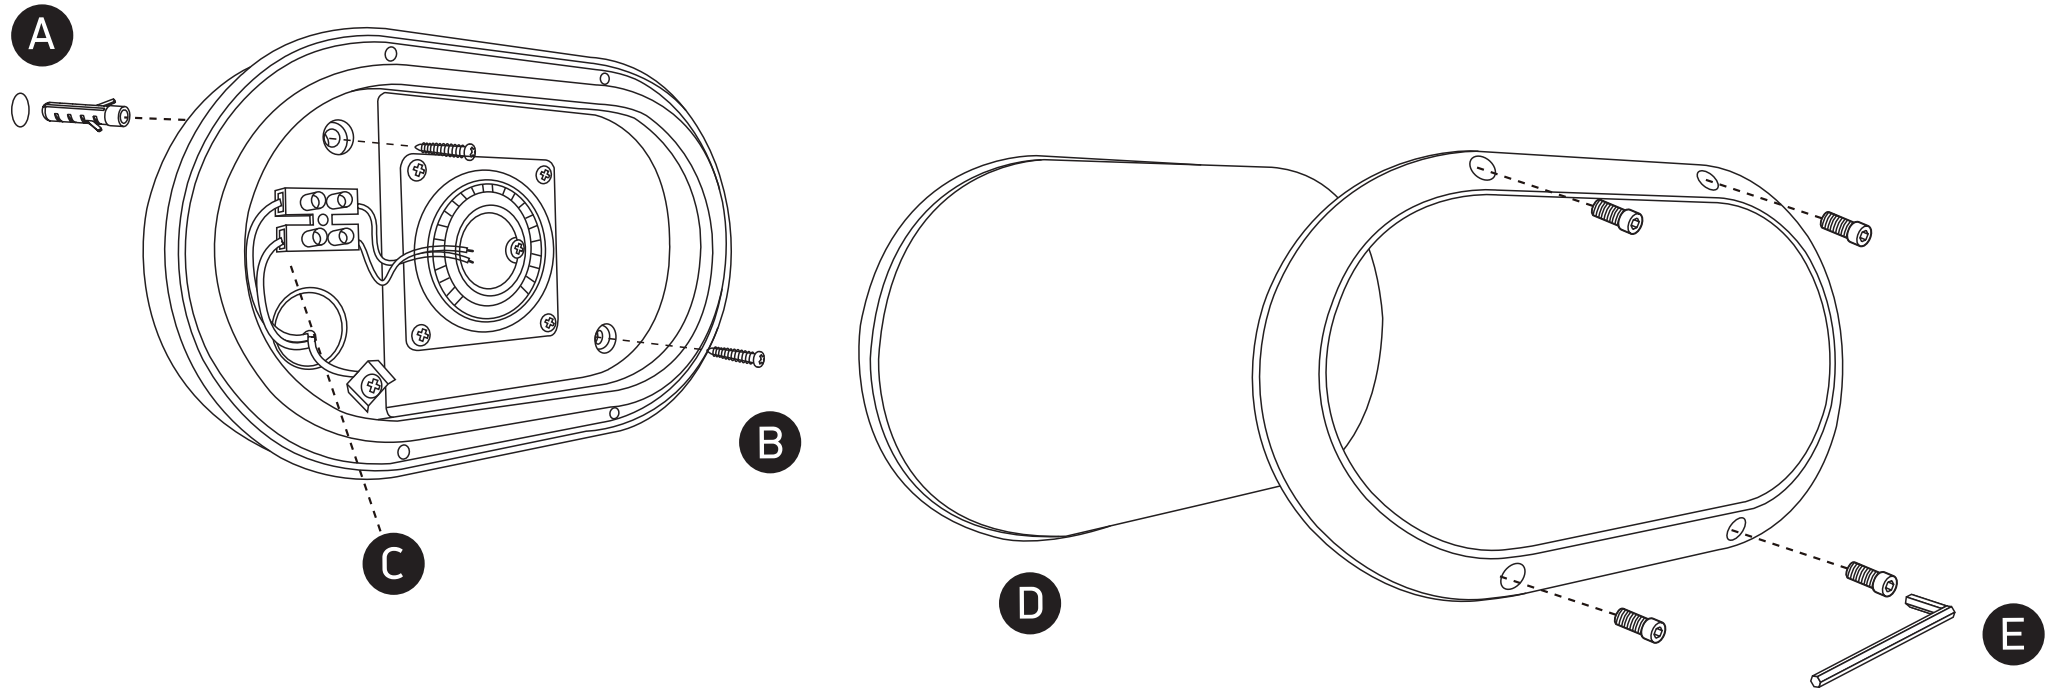

INSTALLATION MANUAL

67442B

ecolight

230V | SMD 2835 | 10W | IP54 | Die cast

AC LED.

80
CRI

Warnings:

1. Make sure that the product is installed properly before connecting to electricity.
2. Do not cover the fitting.
3. Maintenance and installation should only be carried out by a professional electrician.