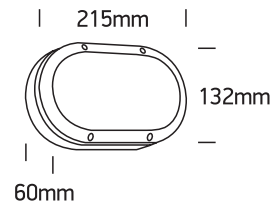

INSTALLATION MANUAL

67442B

ecolight

230V | SMD 2835 | 10W | IP54 | Die cast

AC LED.

80
CRI

Warnings:

1. Make sure that the product is installed properly before connecting to electricity.
2. Do not cover the fitting.
3. Maintenance and installation should only be carried out by a professional electrician.