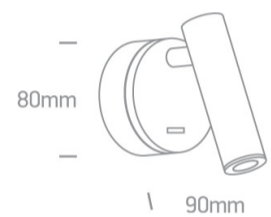

17 Hotel &amp; Bedroom&gt;Reading Spots Aluminium

65738/BBS/W

3W COB LED bedside adjustable fitting ideal for room hotel installation, IP20.

Complete with driver.

Complies with standard EN60598-1 and any other specific standards.

## Dimensions

## Physical Specification

Item Group	17 Hotel & Bedroom
Family	Reading Spots Aluminium
Order Code	65738/BBS/W
Colour	Brushed Brass
Material	Aluminium
Shape	Circular
Height	90mm
Diameter	80mm
Surface Wall	Yes
Indoor	Yes
Adjustable	2 Directions

#### Packing Info

Box Length	11,5cm
Box Width	10,5cm
Box Height	13cm
Box Weight	0,43Kg
Pcs/Carton	24
Barcode	5291889064251
HS Code	9405409900

Certification & Warranty

Warranty

2 Years

Weee Directive

Yes

switch to  
**one light!**