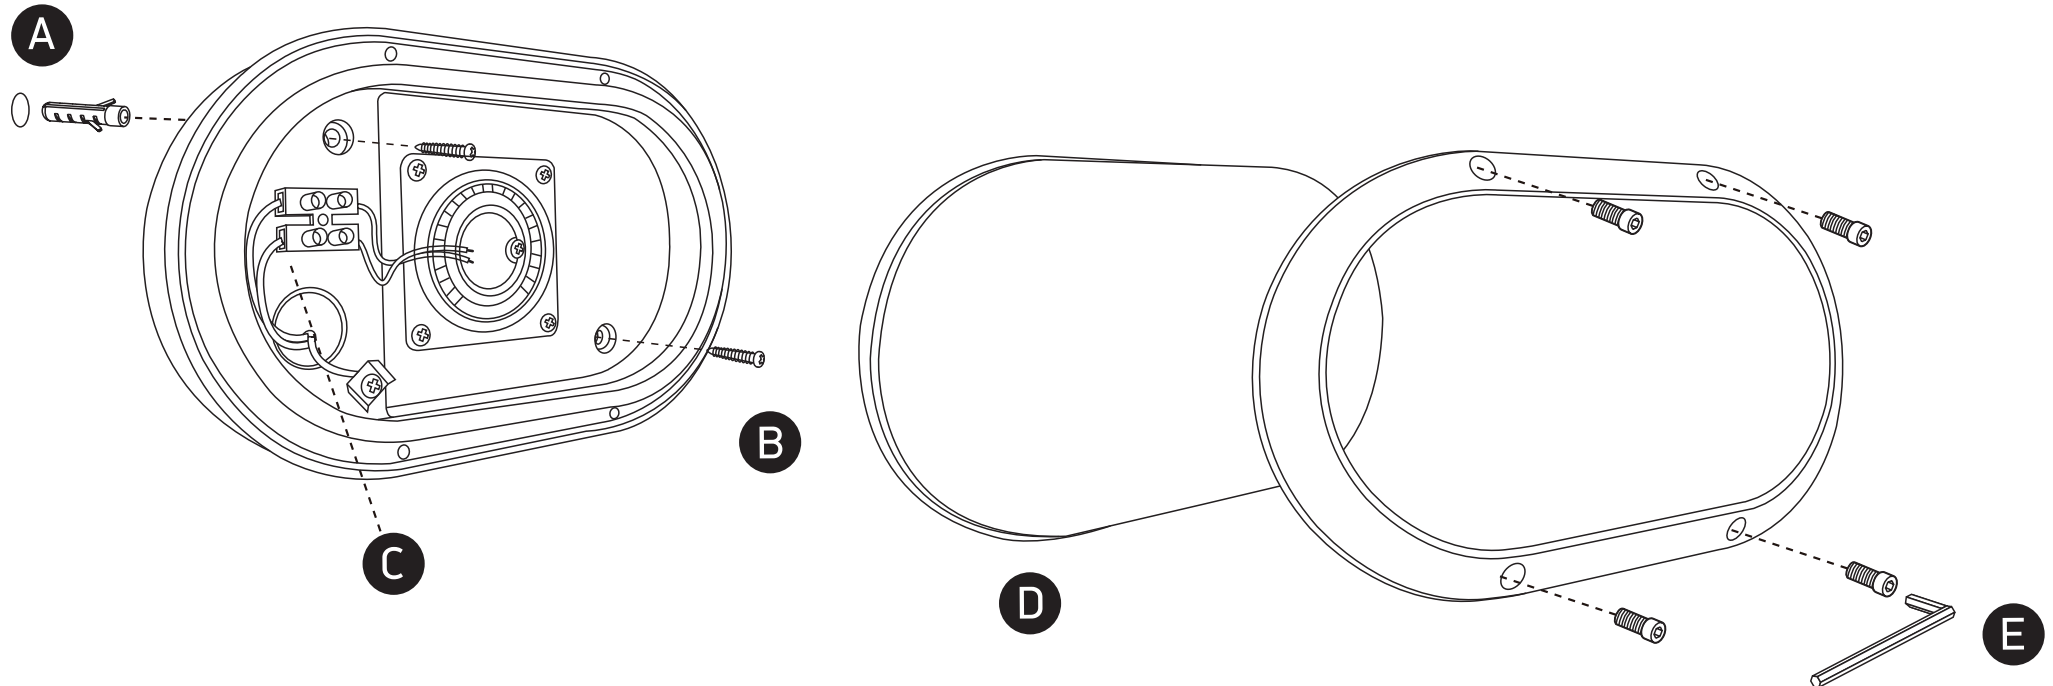

INSTALLATION MANUAL

67442B

ecolight

230V | SMD 2835 | 10W | IP54 | Die cast

AC LED.

80
CRI

Warnings:

1. Make sure that the product is installed properly before connecting to electricity.
2. Do not cover the fitting.
3. Maintenance and installation should only be carried out by a professional electrician.