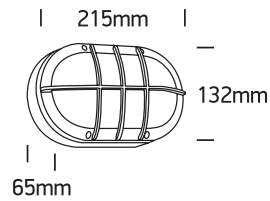

INSTALLATION MANUAL

67442C

ecolight

230V | SMD 2835 | 10W | IP54 | Die cast

AC LED.

80
CRI

Warnings:

1. Make sure that the product is installed properly before connecting to electricity.
2. Do not cover the fitting.
3. Maintenance and installation should only be carried out by a professional electrician.