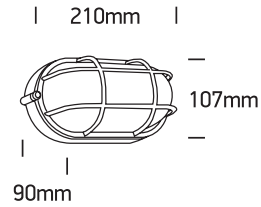

INSTALLATION MANUAL

67444C

ecolight

230V | SMD 2835 | 10W | IP54 | Die cast

AC LED.

80
CRI

Warnings:

1. Make sure that the product is installed properly before connecting to electricity.
2. Do not cover the fitting.
3. Maintenance and installation should only be carried out by a professional electrician.