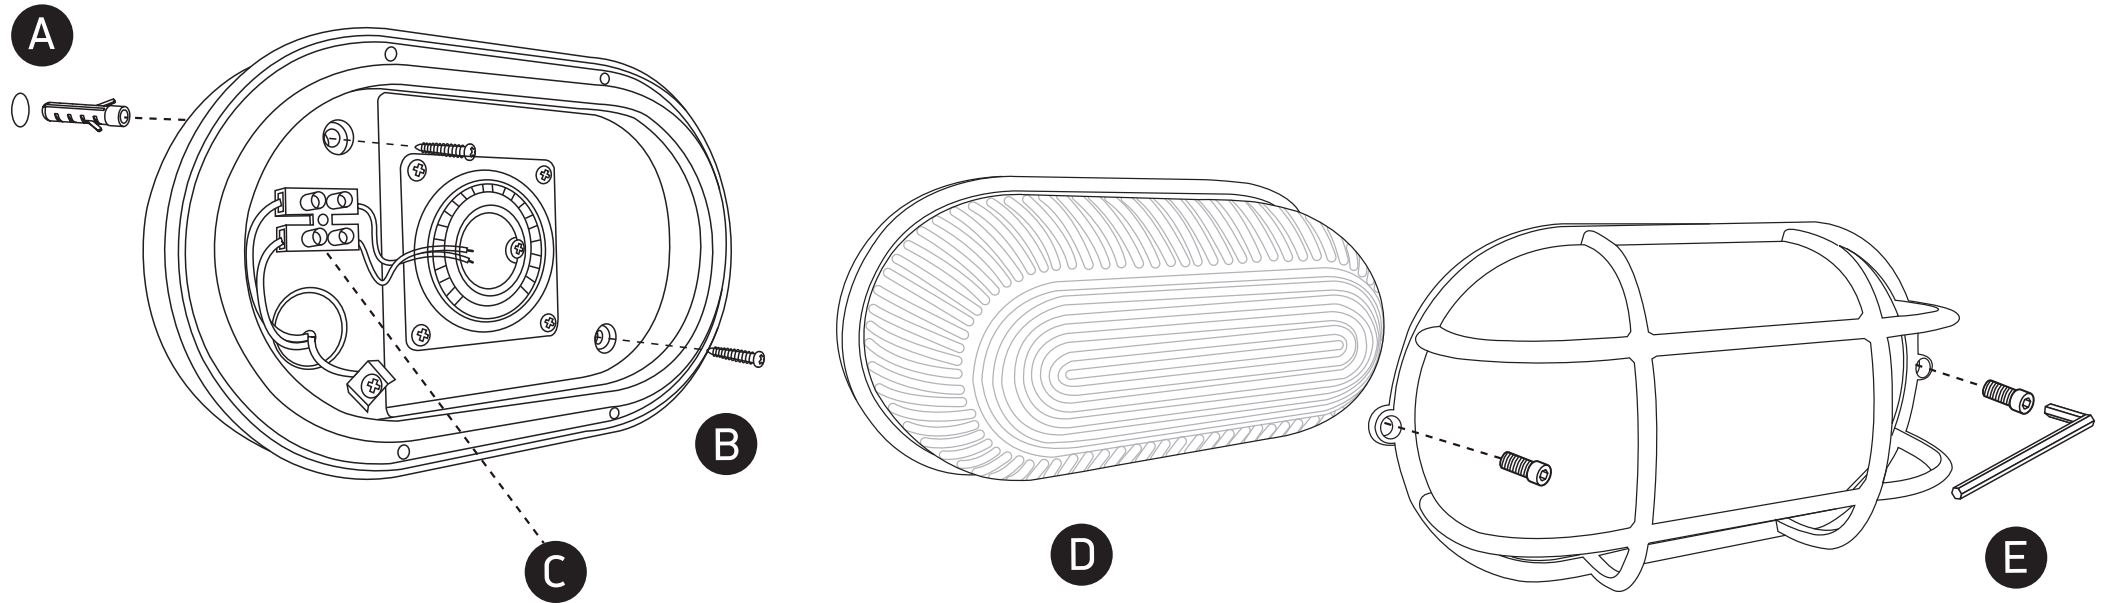

INSTALLATION MANUAL

67444C

ecolight

230V | SMD 2835 | 10W | IP54 | Die cast

AC LED.

80
CRI

Warnings:

1. Make sure that the product is installed properly before connecting to electricity.
2. Do not cover the fitting.
3. Maintenance and installation should only be carried out by a professional electrician.