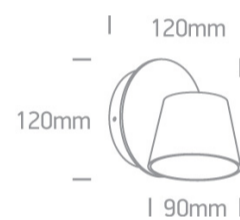

17 Hotel &amp; Bedroom&gt;Hotel Reading Spots

65740/W/W

6W Hotel reading spot .

Complete with driver .

Complies with standard EN60598-1 and any other specific standards.

## Dimensions

## Physical Specification

Item Group	17 Hotel & Bedroom
Family	Hotel Reading Spots
Order Code	65740/W/W
Colour	White
Material	Aluminium
Shape	Circular
Height	120mm
Diameter	120mm
Surface Wall	Yes
Indoor	Yes
Adjustable	1 Direction