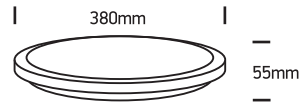

INSTALLATION MANUAL

67448

ecolight

85
CRI

230V | 24W | IP20 | Metal + plastic
Complete with 550mA driver.

Warnings:

1. Make sure that the product is installed properly before connecting to electricity.
2. Do not cover the fitting.
3. Maintenance and installation should only be carried out by a professional electrician.