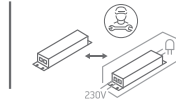

INSTALLATION MANUAL

67448

ecolight

85
CRI

230V | 24W | IP20 | Metal + plastic
Complete with 550mA driver.

Warnings:

1. Make sure that the product is installed properly before connecting to electricity.
2. Do not cover the fitting.
3. Maintenance and installation should only be carried out by a professional electrician.