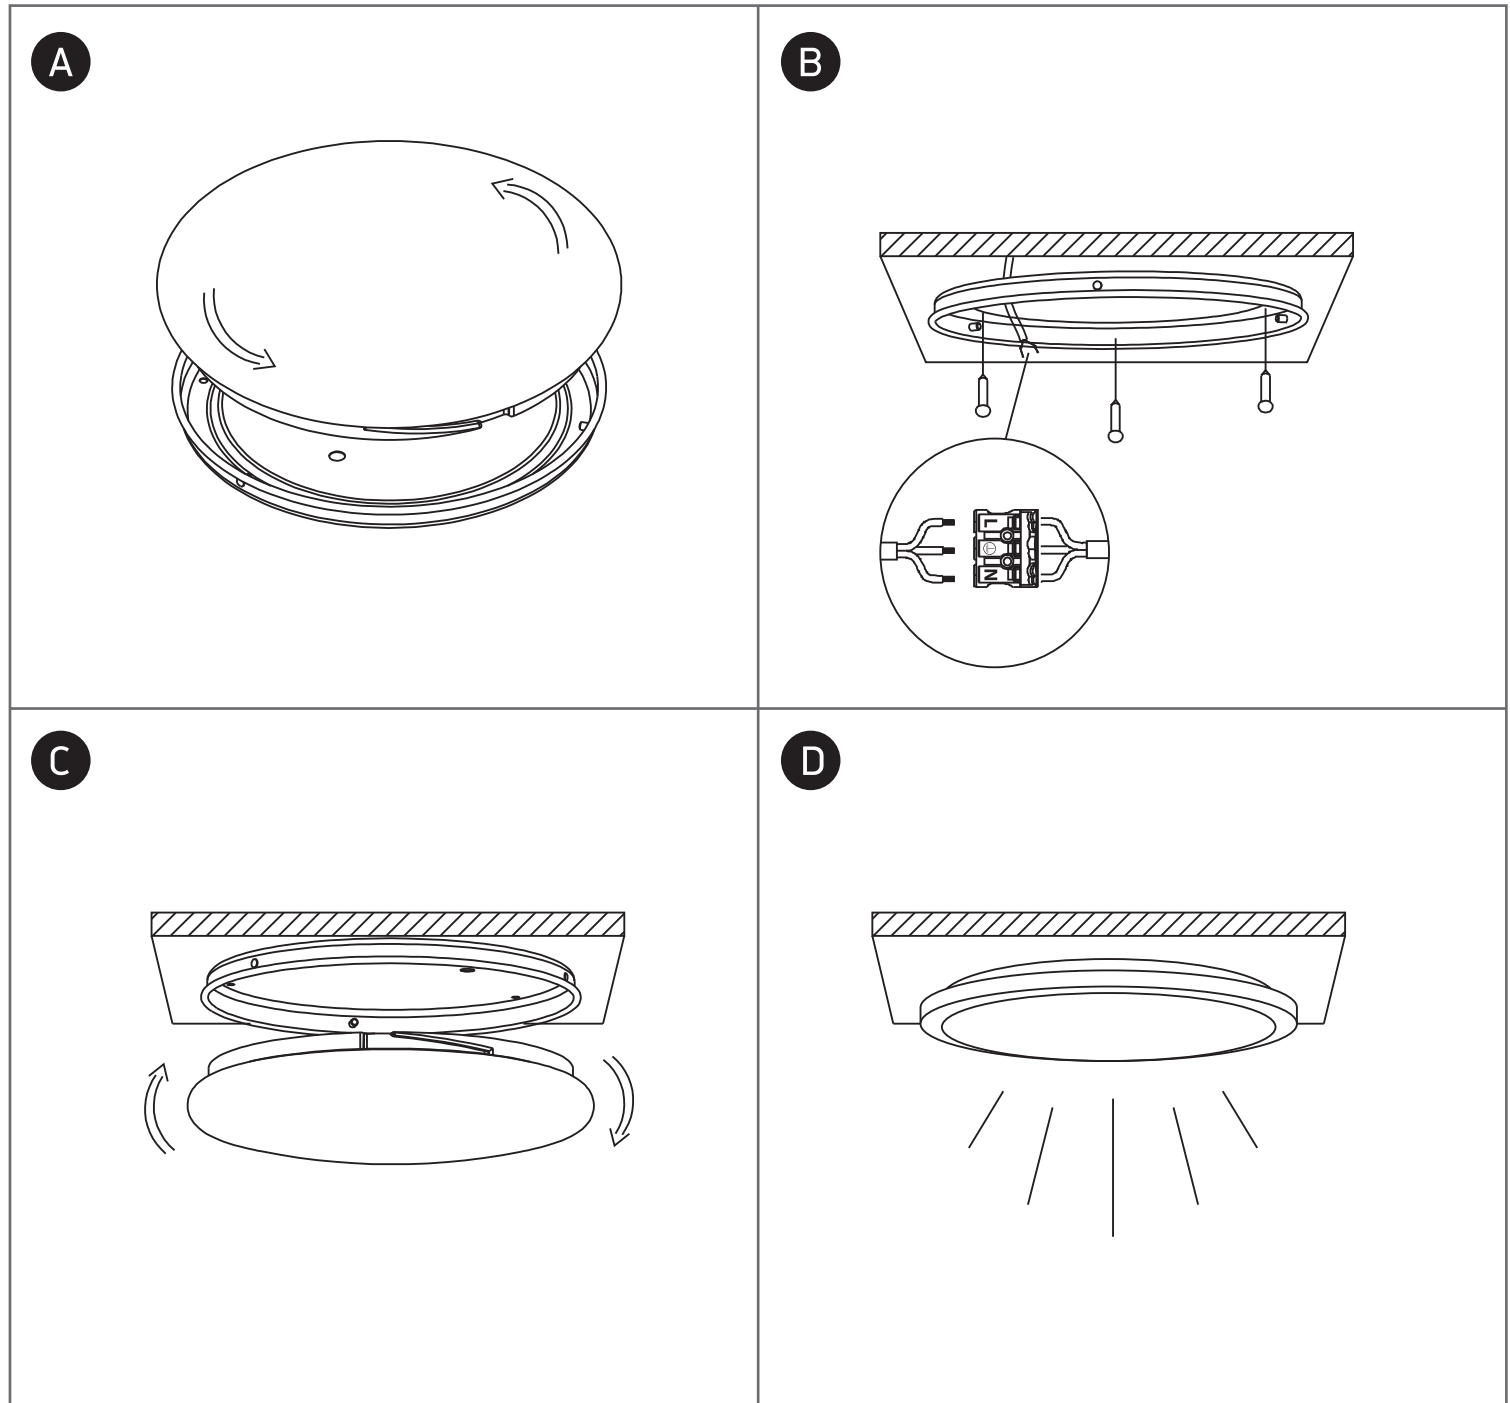

INSTALLATION MANUAL

67448

ecolight

85
CRI

230V | 24W | IP20 | Metal + plastic
Complete with 550mA driver.

Warnings:

1. Make sure that the product is installed properly before connecting to electricity.
2. Do not cover the fitting.
3. Maintenance and installation should only be carried out by a professional electrician.