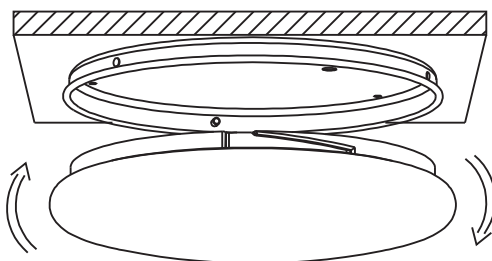

INSTALLATION MANUAL

67448A

ecolight

85
CRI

230V | 36W | IP20 | Metal + plastic
Complete with 900mA driver.

one
LIGHT

A

B

C

D

Warnings:

1. Make sure that the product is installed properly before connecting to electricity.
2. Do not cover the fitting.
3. Maintenance and installation should only be carried out by a professional electrician.