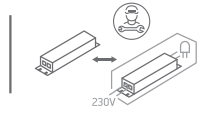

INSTALLATION MANUAL

67448A

ecolight

85
CRI

230V | 36W | IP20 | Metal + plastic
Complete with 900mA driver.

one
LIGHT

A

B