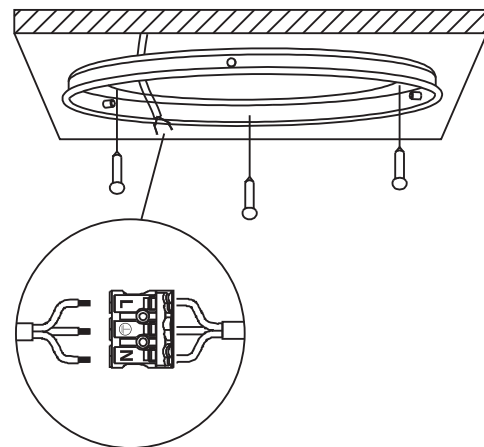

INSTALLATION MANUAL

67448A

ecolight

85
CRI

230V | 36W | IP20 | Metal + plastic
Complete with 900mA driver.

one
LIGHT

A

B