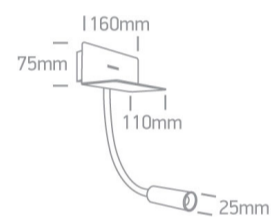

17 Hotel & Bedroom>Reading Spots Aluminium

65744/W/W

3W COB LED bedside adjustable fitting with USB charging socket and switch, ideal for room hotel installation, IP20.

Complete with driver.

Complies with standard EN60598-1 and any other specific standards.

Downloads

Dimensions

Physical Specification

Item Group	17 Hotel & Bedroom
Family	Reading Spots Aluminium
Order Code	65744/W/W
Colour	White
Material	Aluminium
Shape	Rectangular
Length	160mm
Width	90mm
Height	110mm
Surface Wall	Yes
Indoor	Yes
Adjustable	2 Directions

Gear	Built In
Fitting + Driver	
Input Voltage	220-240V
50 Hz	Yes
60 Hz	Yes
Safety Class	
Power(Watts)	3W
IP Rating	IP20
Light Source	LED built in
Dimmable	No
F Mark	

Fitting	
Input Type	Constant Current
Input Current	700mA
Voltage	4V
Safety Class	
Power(Watts)	2,8W
IP Rating	IP20
Light Source	LED built in
LED Type	COB
LED Brand	Philips

Colour Temperature	3000K
Lumen Output	150lm
Light Efficiency	50lm/W
CRI	85
Beam Angle	36°
Illumination Diagram	

Packing Info

Box Length	25,5cm
Box Width	12,5cm
Box Height	18,5cm
Box Weight	1.116kg
Pcs/Carton	12
Barcode	5291889058571
HS Code	9405413990