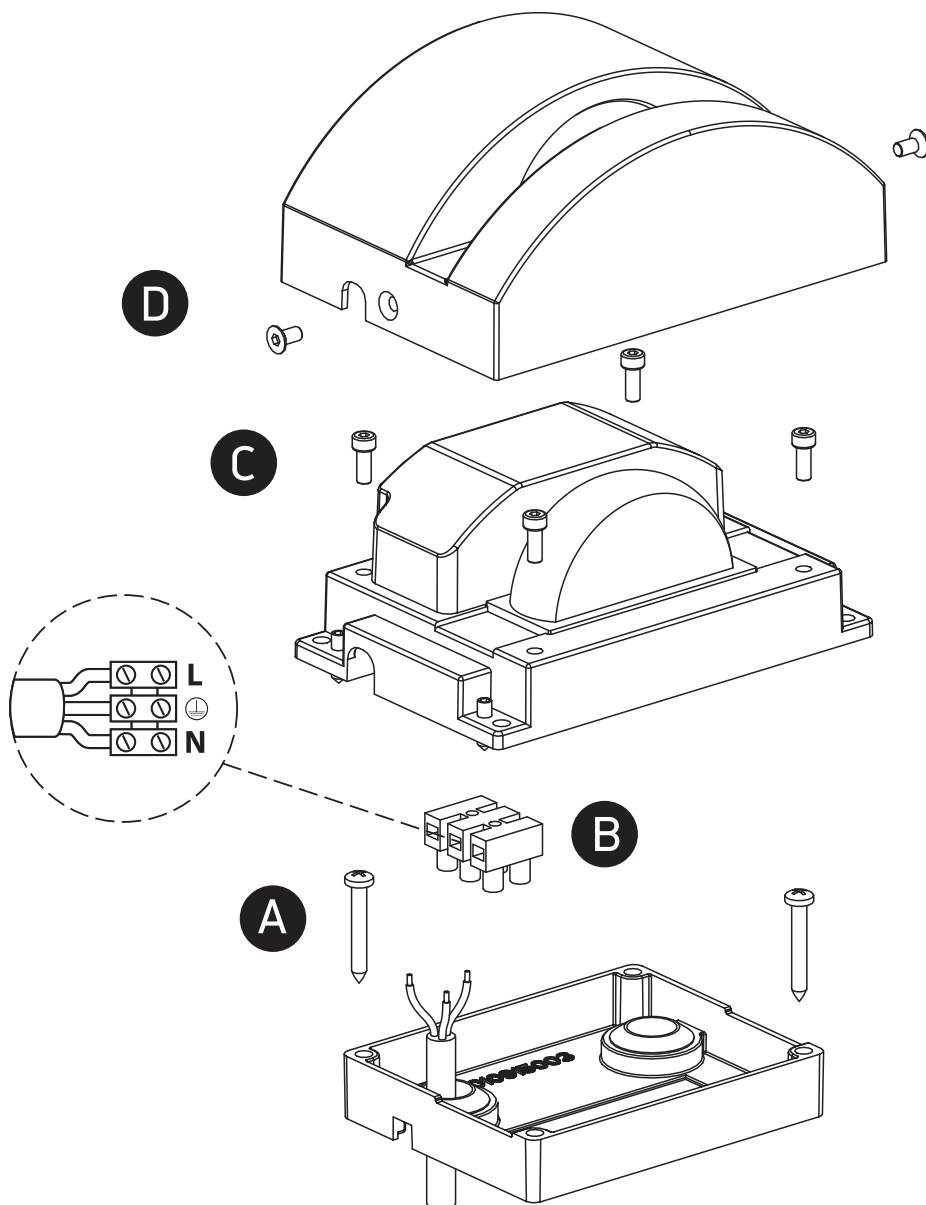

INSTALLATION MANUAL

67454

ecolight

100-240V | 6W | IP65 | Die cast
Complete with 500mA driver.

80 CRI

one
LIGHT

Warnings:

1. Make sure that the product is installed properly before connecting to electricity.
2. Do not cover the fitting.
3. Maintenance and installation should only be carried out by a professional electrician.