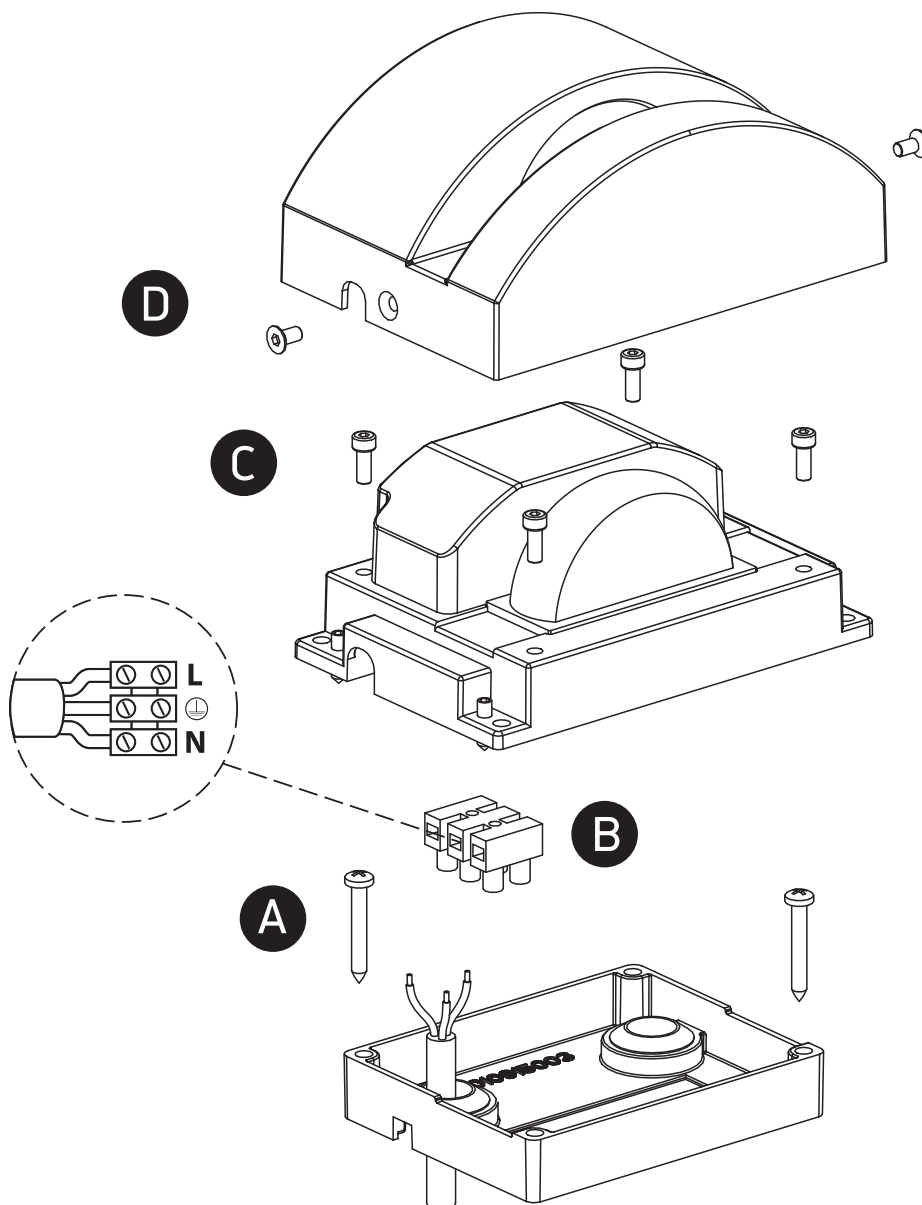

INSTALLATION MANUAL

67454

ecolight

100-240V | 6W | IP65 | Die cast
Complete with 500mA driver.

80 CRI

one
LIGHT

Warnings:

1. Make sure that the product is installed properly before connecting to electricity.
2. Do not cover the fitting.
3. Maintenance and installation should only be carried out by a professional electrician.