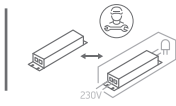

INSTALLATION MANUAL

67454

ecolight

100-240V | 6W | IP65 | Die cast
Complete with 500mA driver.

80 CRI

one
LIGHT

Warnings:

1. Make sure that the product is installed properly before connecting to electricity.
2. Do not cover the fitting.
3. Maintenance and installation should only be carried out by a professional electrician.