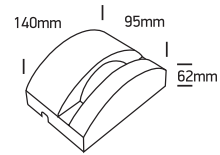

INSTALLATION MANUAL

67454

ecolight

100-240V | 6W | IP65 | Die cast
Complete with 500mA driver.

80 CRI

one
LIGHT

Warnings:

1. Make sure that the product is installed properly before connecting to electricity.
2. Do not cover the fitting.
3. Maintenance and installation should only be carried out by a professional electrician.