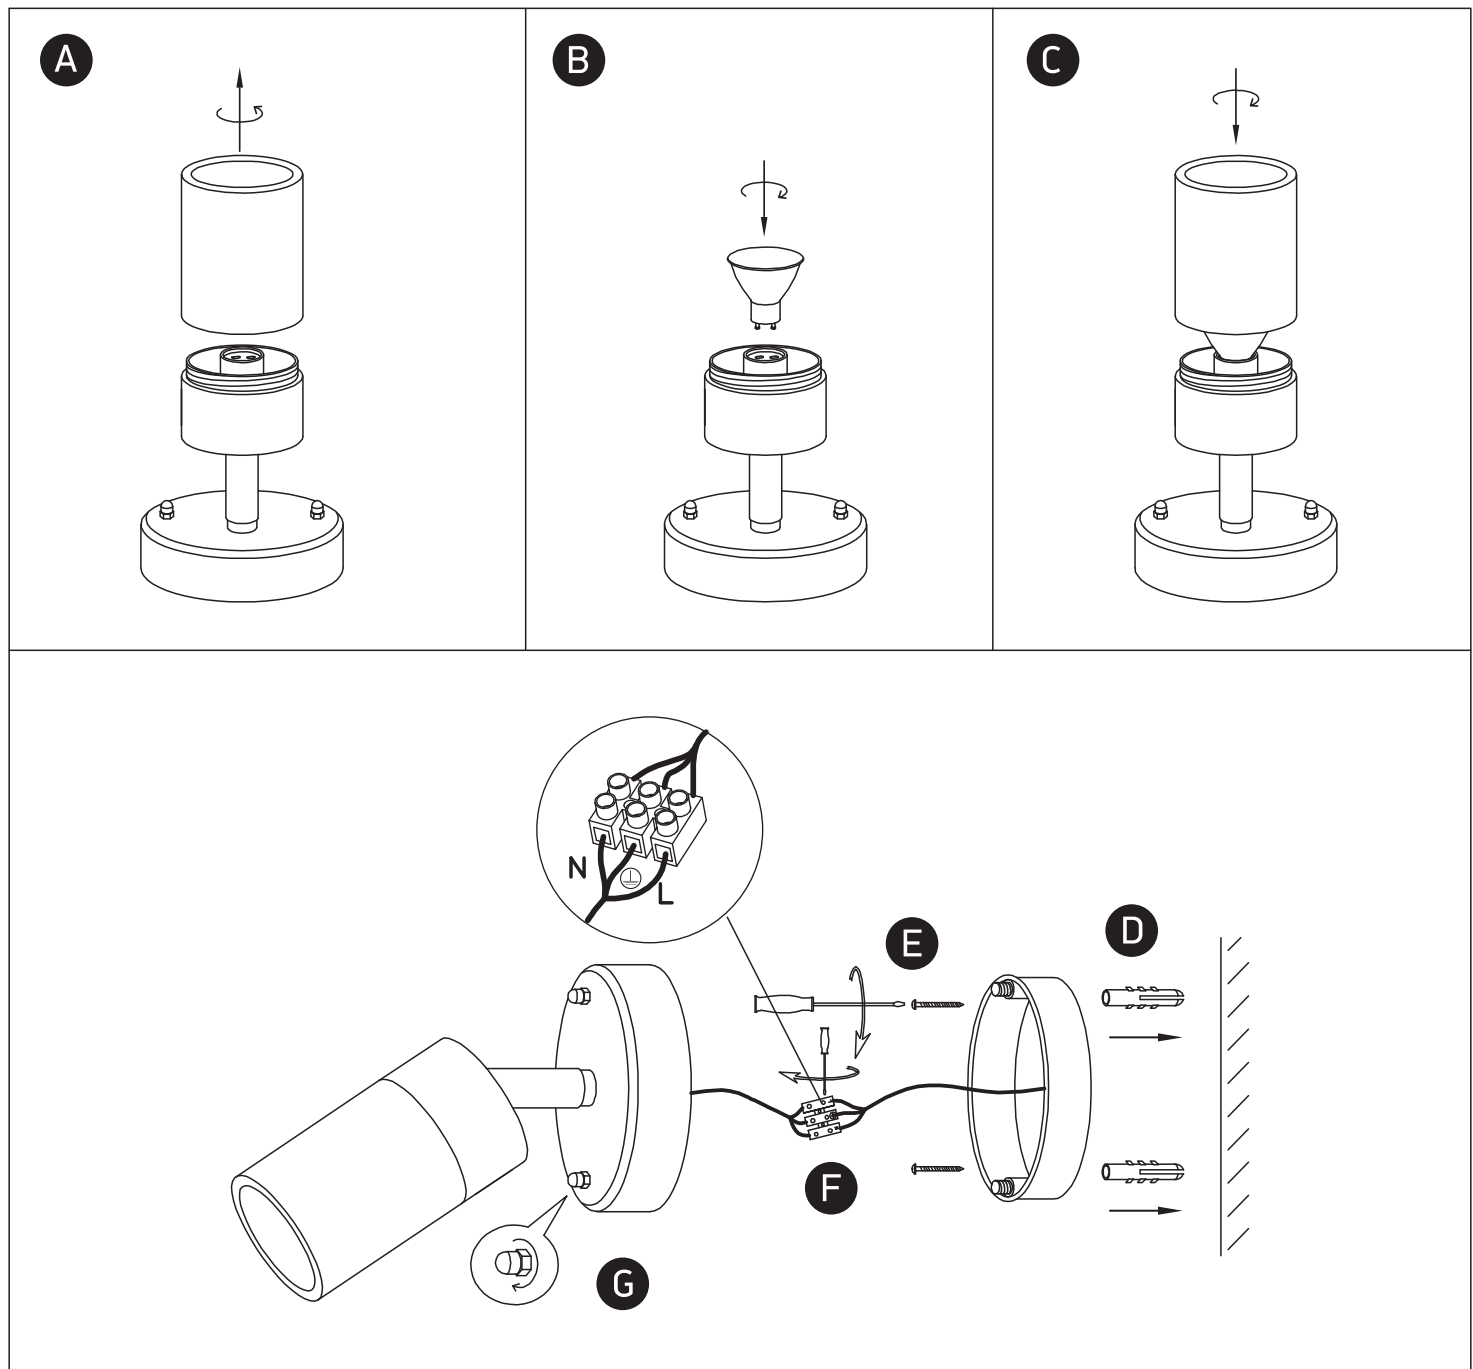

INSTALLATION MANUAL

67032

100-240V | MR16 | GU10 | 35W | IP44 | Stainless steel 304 | Adjustable

Warnings:

1. Make sure that the product is installed properly before connecting to electricity.
2. Do not cover the fitting.
3. Maintenance and installation should only be carried out by a professional electrician.