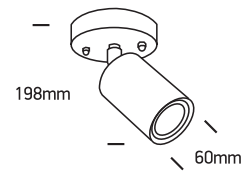

INSTALLATION MANUAL

67032

100-240V | MR16 | GU10 | 35W | IP44 | Stainless steel 304 | Adjustable

Warnings:

1. Make sure that the product is installed properly before connecting to electricity.
2. Do not cover the fitting.
3. Maintenance and installation should only be carried out by a professional electrician.