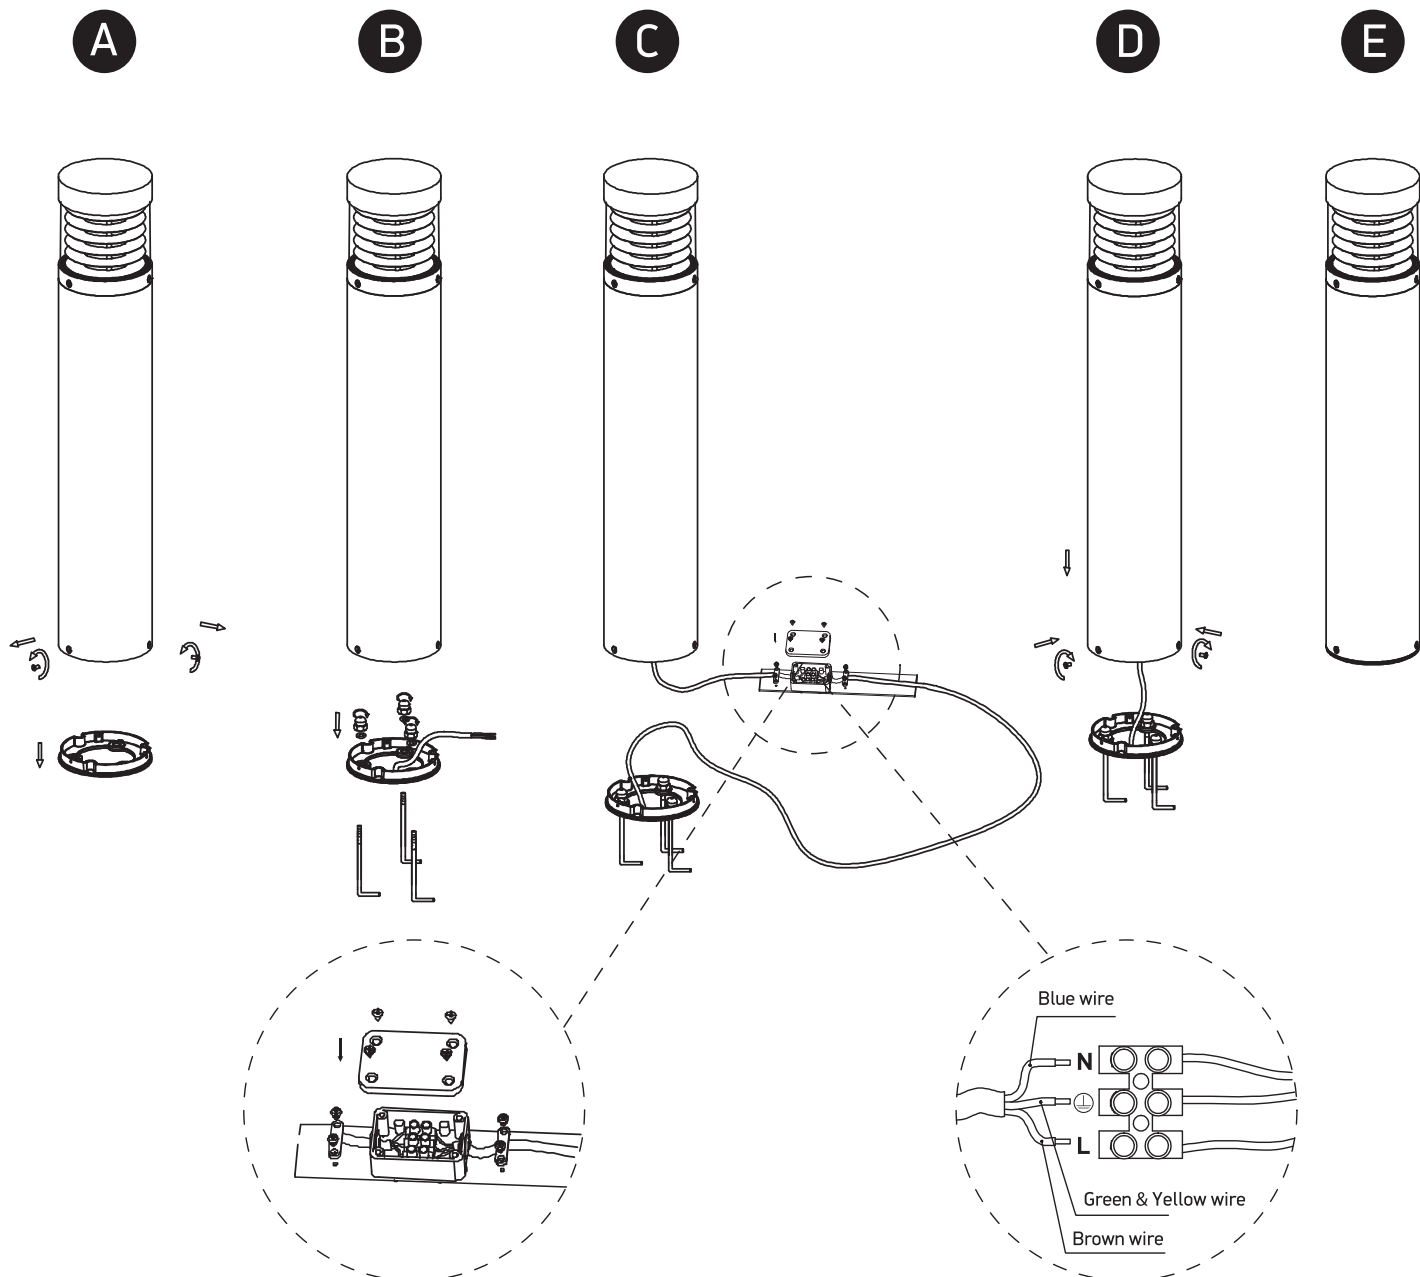

INSTALLATION MANUAL

67034

ecolight

100-240V | 15W | IP54 | Die cast

Complete with driver.

80
CRI

one
LIGHT

Warnings:

1. Make sure that the product is installed properly before connecting to electricity.
2. Do not cover the fitting.
3. Maintenance and installation should only be carried out by a professional electrician.