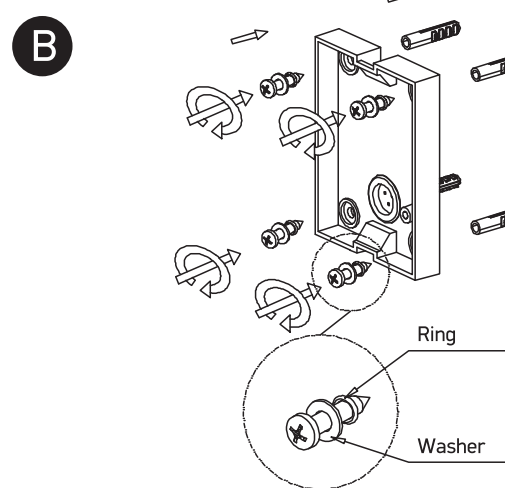

INSTALLATION MANUAL

67036

ecolight

Ra>80

one
LIGHT

100-240V | 12W | IP54 | Die cast

Complete with LED driver

Warnings:

1. Make sure that the product is installed properly before connecting to electricity.
2. Do not cover the fitting.
3. Maintenance and installation should only be carried out by a professional electrician.