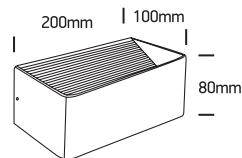

# INSTALLATION MANUAL

67466B

ecolight

230V | SMD 2835 | 6W | IP20 | Aluminium

Complete with 300mA driver.

80  
CRI

one  
LIGHT