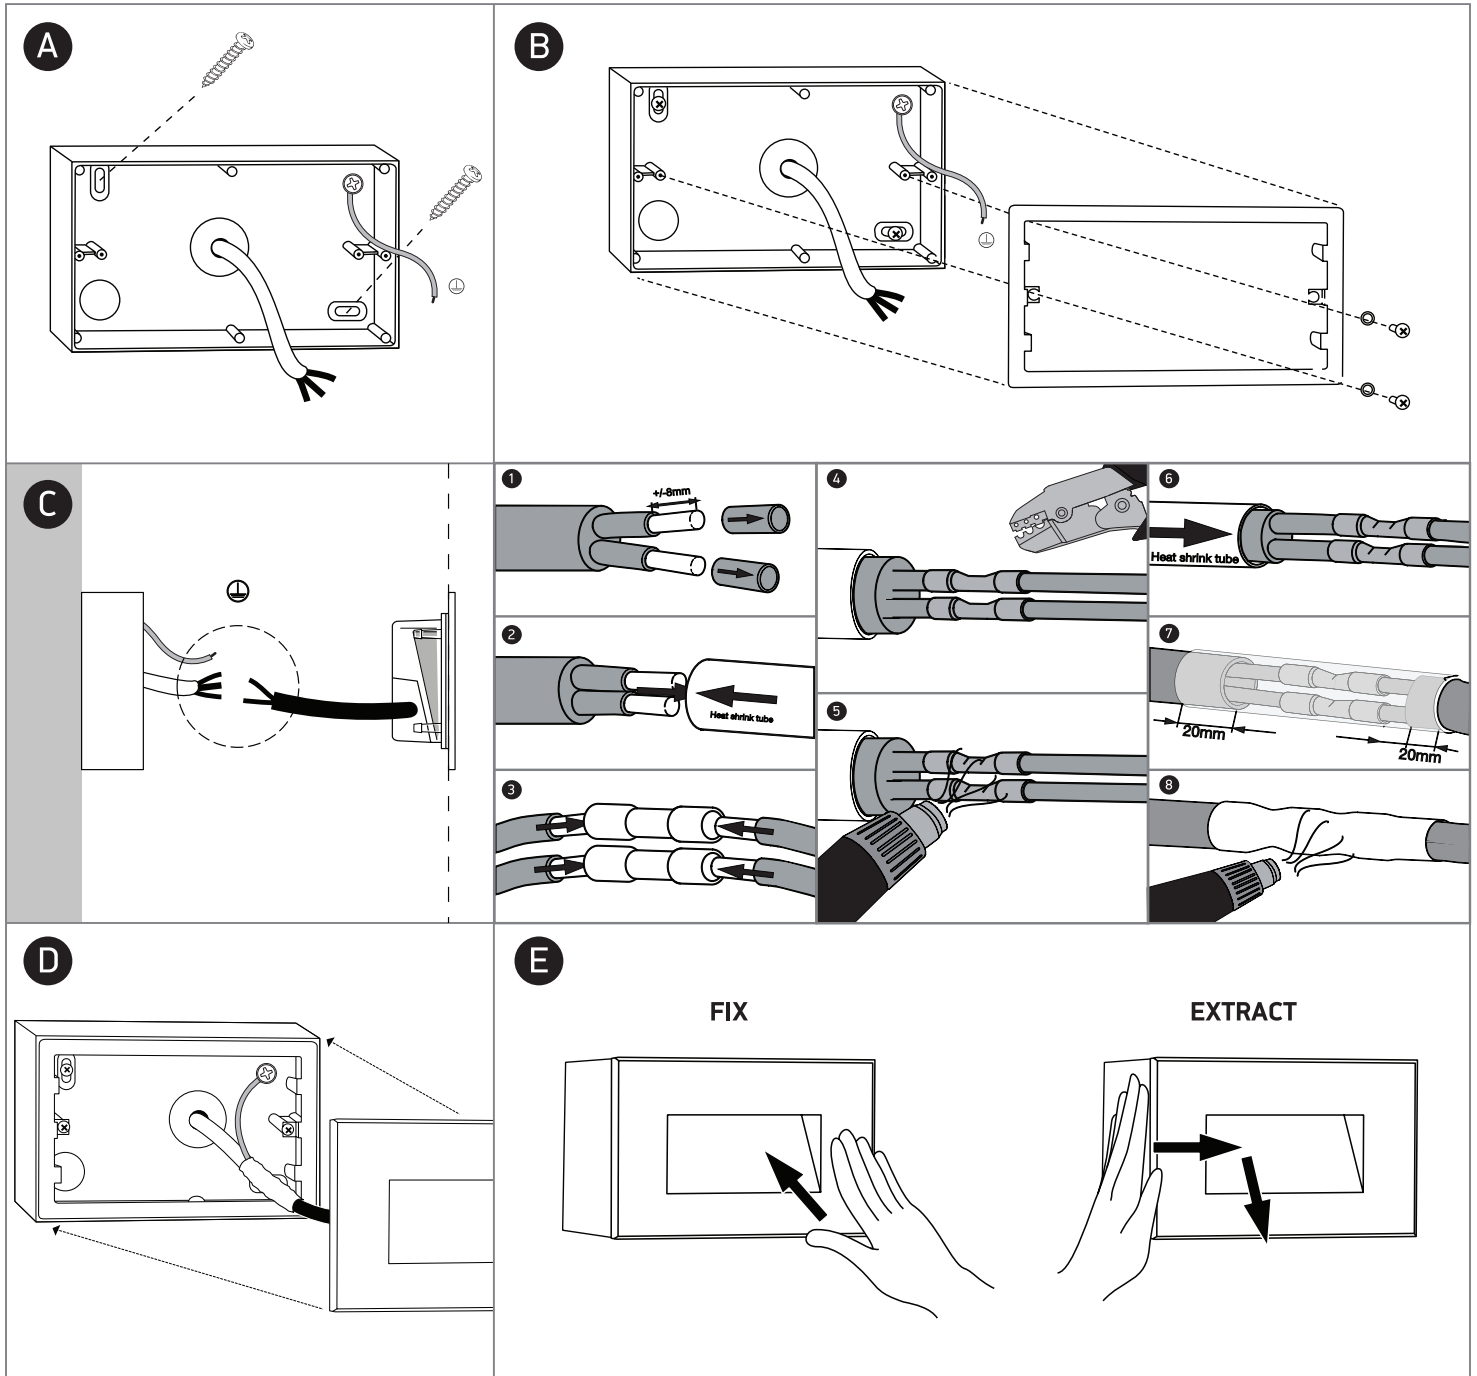

# INSTALLATION MANUAL

67076A

ecolight

DARK LIGHT

230V | SMD LED | 5W | IP65 | Glass + metal

AC LED.

80 CRI

one LIGHT

## Warnings:

1. Make sure that the product is installed properly before connecting to electricity.
2. Do not cover the fitting.
3. Maintenance and installation should only be carried out by a professional electrician.