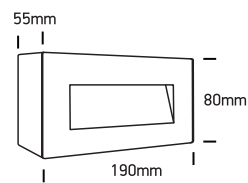

# INSTALLATION MANUAL

67076A

ecolight

DARK LIGHT

230V | SMD LED | 5W | IP65 | Glass + metal

AC LED.

80 CRI

one LIGHT