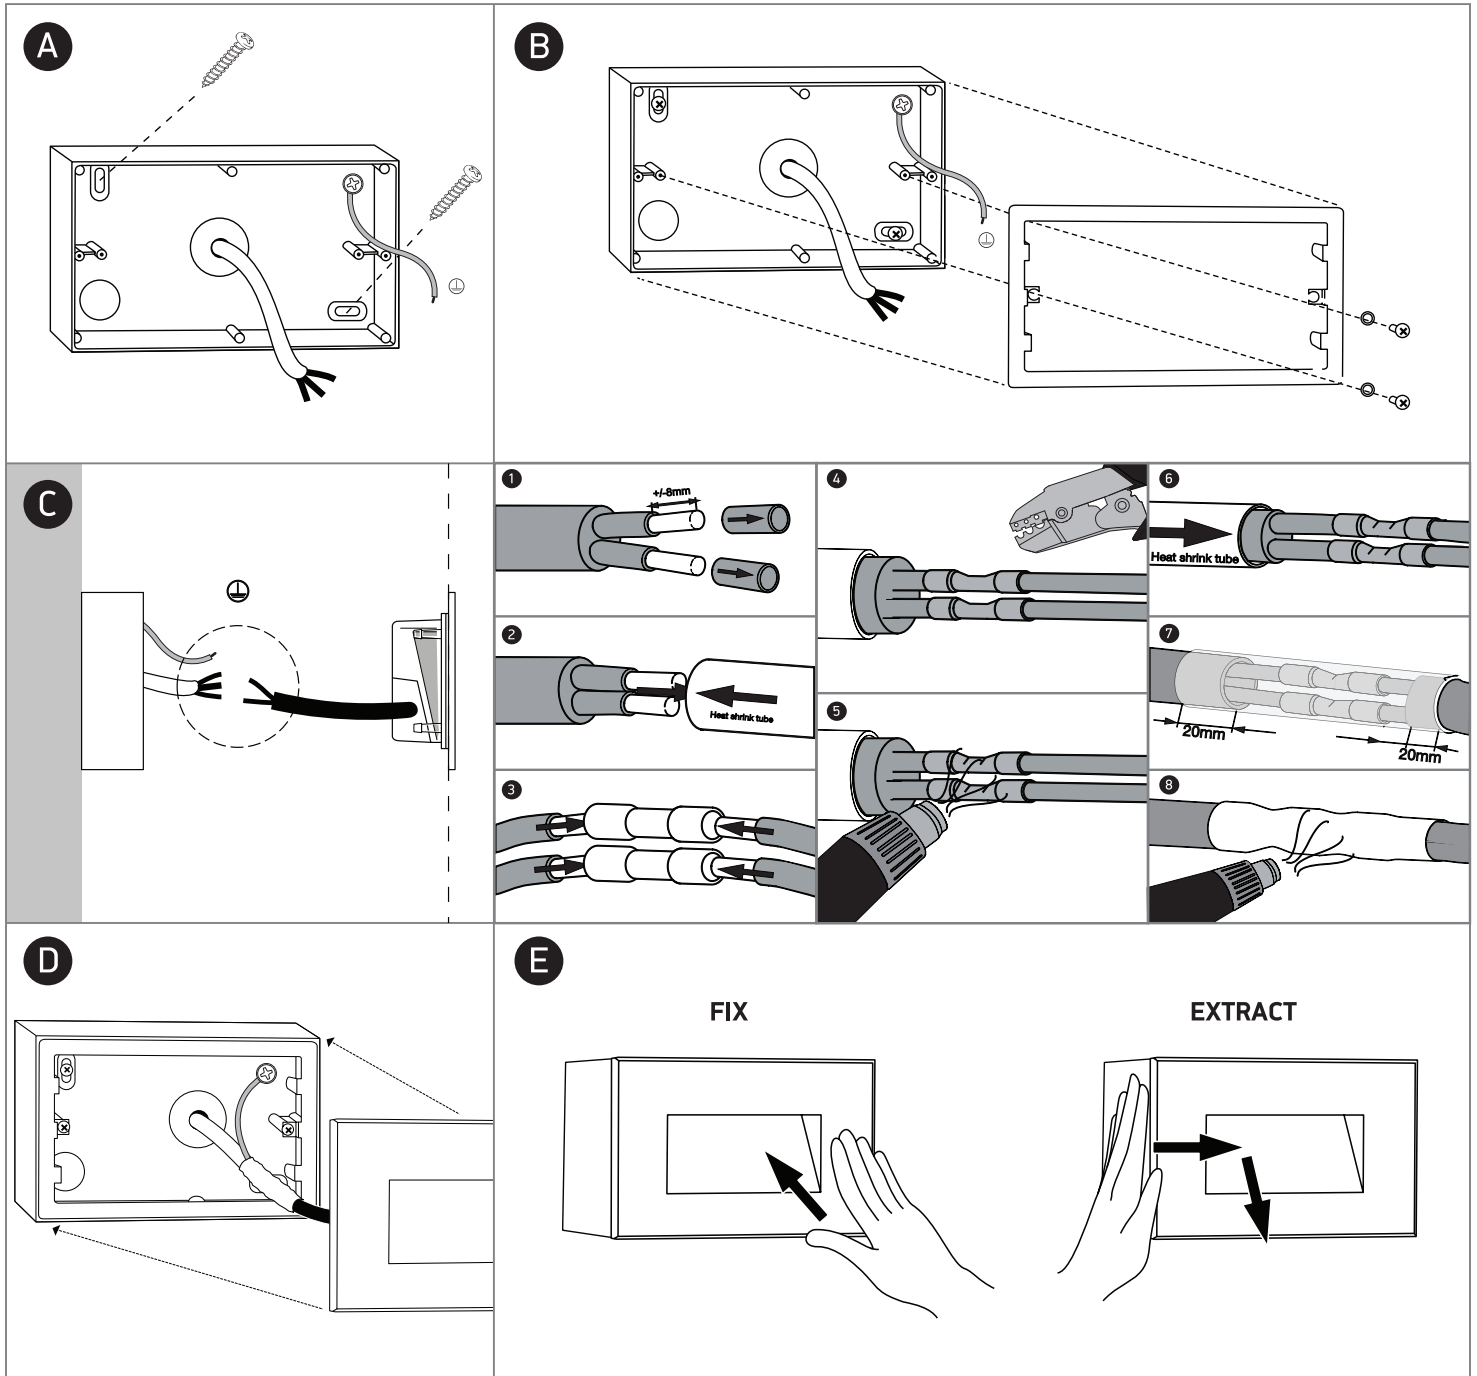

INSTALLATION MANUAL

67076A

ecolight

230V | SMD LED | 5W | IP65 | Glass + metal

AC LED.

80 CRI

Warnings:

1. Make sure that the product is installed properly before connecting to electricity.
2. Do not cover the fitting.
3. Maintenance and installation should only be carried out by a professional electrician.