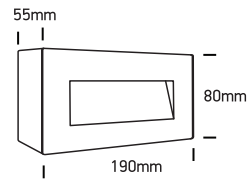

INSTALLATION MANUAL

67076A

ecolight

230V | SMD LED | 5W | IP65 | Glass + metal

AC LED.

80 CRI

Warnings:

1. Make sure that the product is installed properly before connecting to electricity.
2. Do not cover the fitting.
3. Maintenance and installation should only be carried out by a professional electrician.