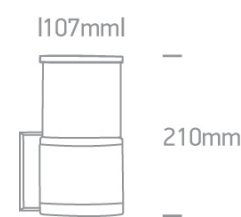

20 Garden & Underwater>The E27 Tube Lights Die cast

67094/AN

20W, E27 Garden Tube Lights IP54.

Complies with standard EN60598-1 and any other specific standards.

Downloads

Dimensions

Physical Specification

Item Group	20 Garden & Underwater
Family	The E27 Tube Lights Die cast
Order Code	67094/AN
Colour	Anthracite
Material	Die Cast
Shape	Rectangular
Length	107mm
Width	210mm
Surface Wall	Yes
Outdoor	Yes
Adjustable	No