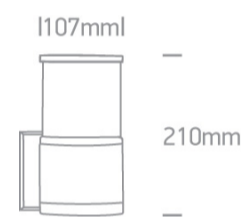

20 Garden &amp; Underwater&gt;The E27 Tube Lights Die cast

67094/B

20W, E27 Garden Tube Lights IP54.

Complies with standard EN60598-1 and any other specific standards.

## Dimensions

## Physical Specification

Item Group	20 Garden & Underwater
Family	The E27 Tube Lights Die cast
Order Code	67094/B
Colour	Black
Material	Die Cast
Shape	Rectangular
Length	107mm
Width	210mm
Surface Wall	Yes
Outdoor	Yes
Adjustable	No