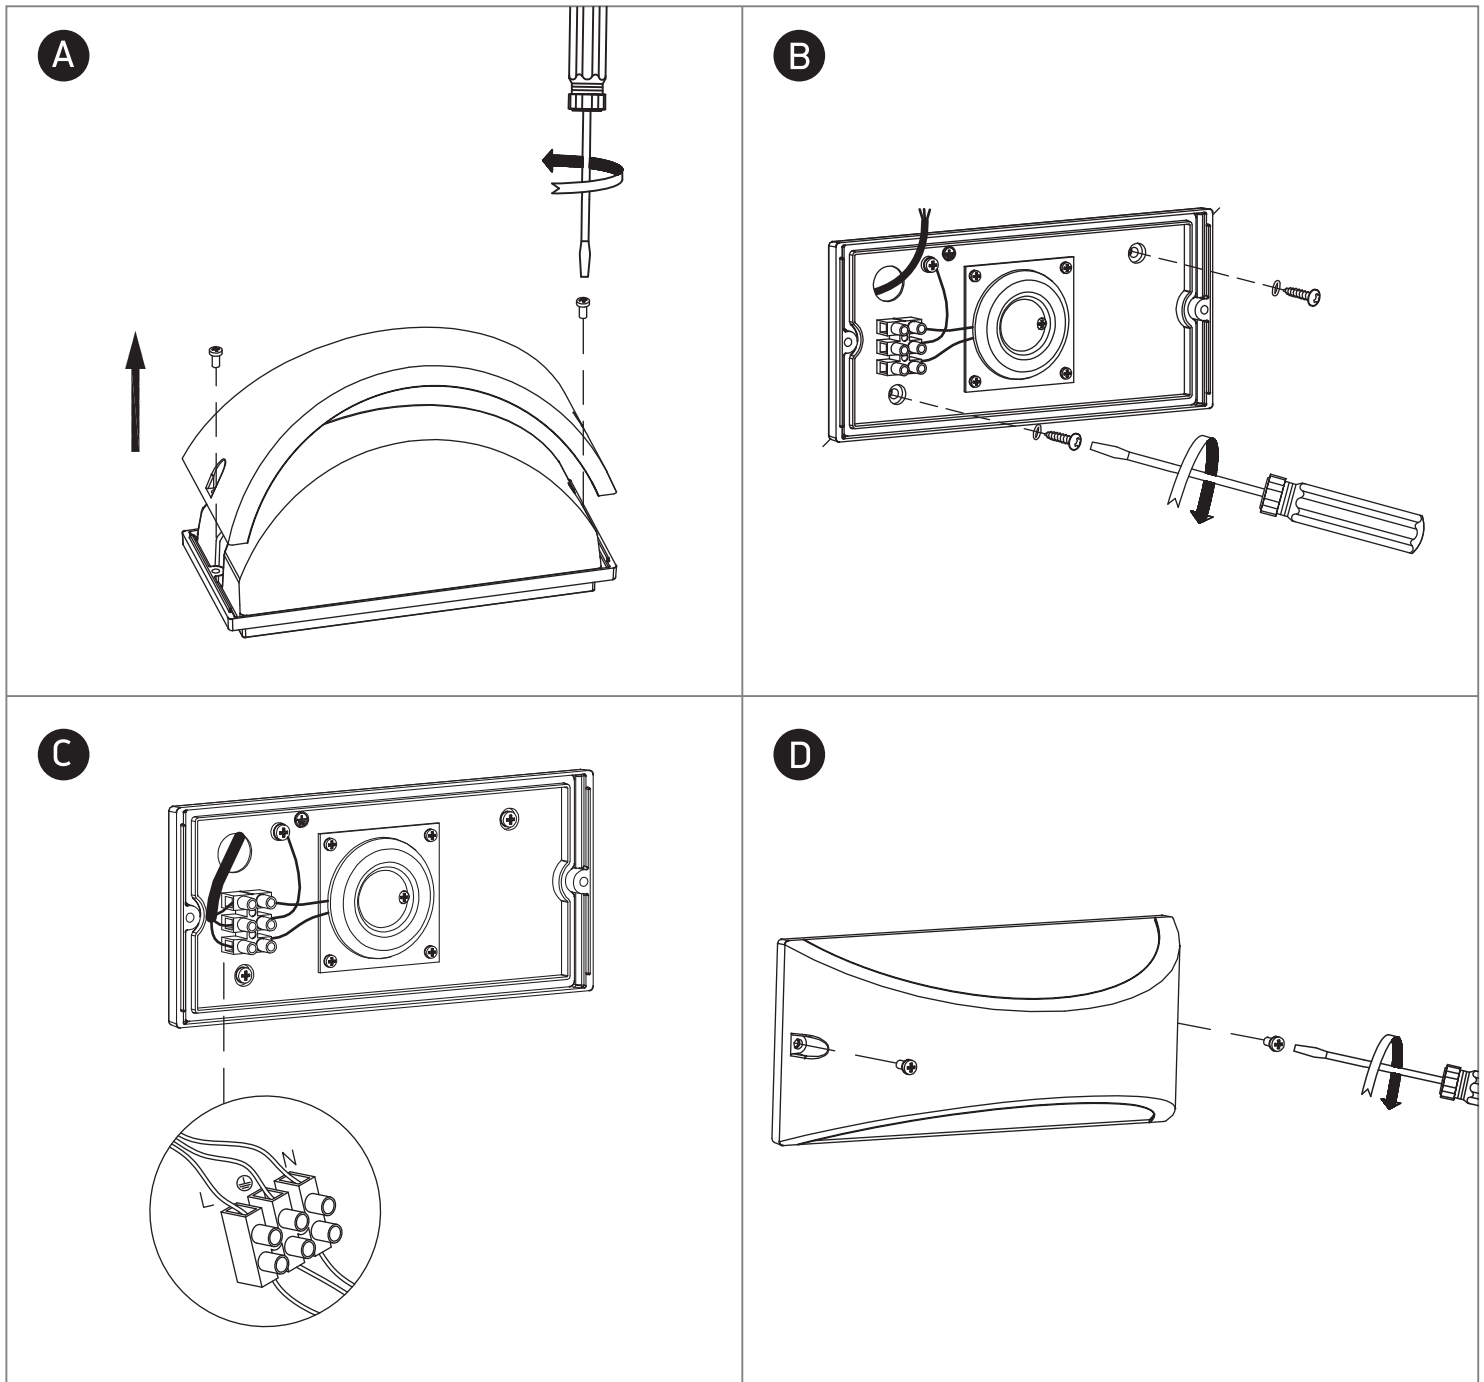

INSTALLATION MANUAL

67474

ecolight |

80
CRI

230V | 10W | IP54 | Die cast

AC LED.

one
LIGHT

Warnings: