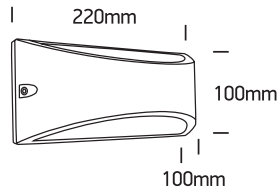

INSTALLATION MANUAL

67474

ecolight |

80
CRI

230V | 10W | IP54 | Die cast

AC LED.

one
LIGHT

Warnings: