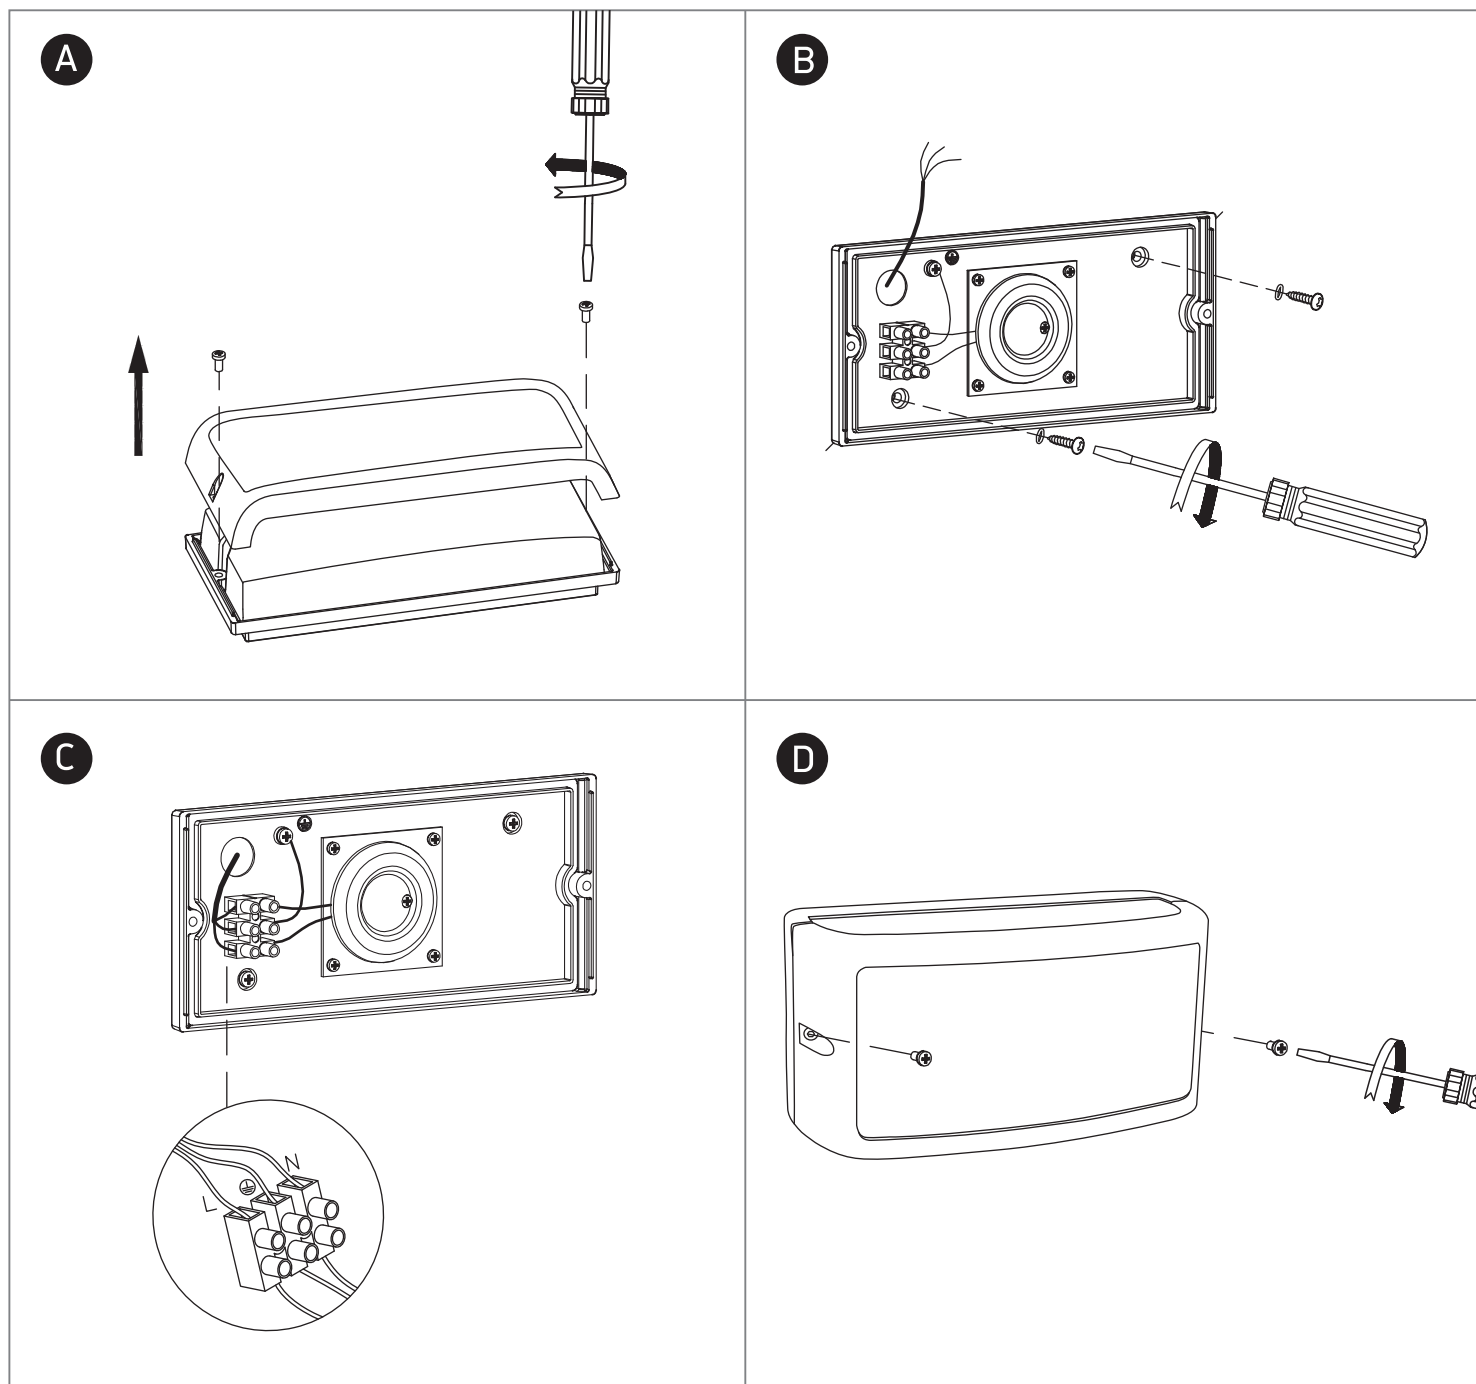

INSTALLATION MANUAL

67474A

ecolight

80
CRI

230V | 10W | IP54 | Die cast

AC LED.

one
LIGHT

Warnings: