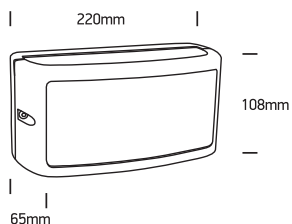

INSTALLATION MANUAL

67474A

ecolight

80
CRI

230V | 10W | IP54 | Die cast

AC LED.

one
LIGHT

Warnings: