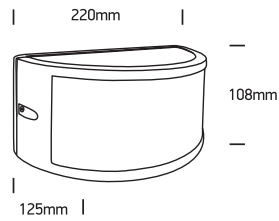

INSTALLATION MANUAL

67474B

ecolight |    | 80 CRI

230V | 10W | IP54 | Die cast

AC LED.

one
LIGHT

Warnings:

1. Make sure that the product is installed properly before connecting to electricity.
2. Do not cover the fitting.
3. Maintenance and installation should only be carried out by a professional electrician.