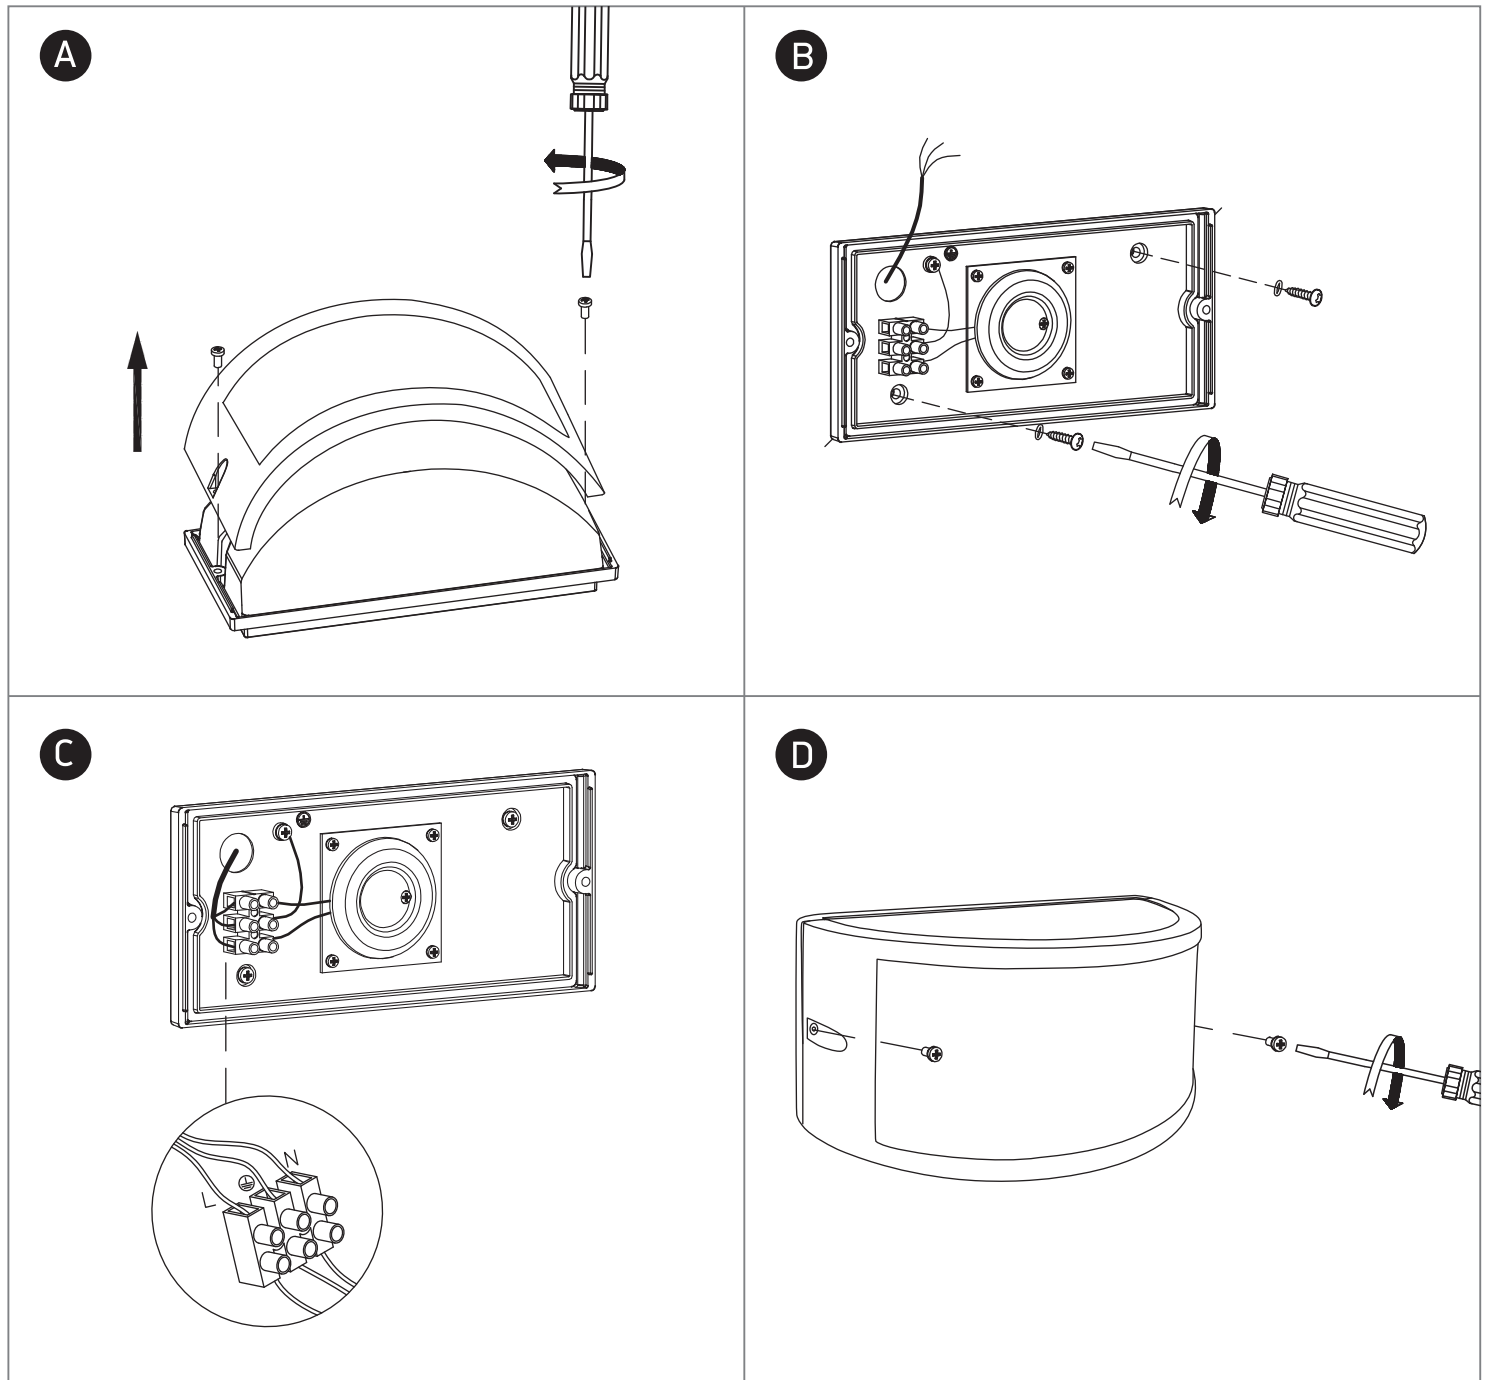

INSTALLATION MANUAL

67474B

ecolight |    | 80 CRI

230V | 10W | IP54 | Die cast

AC LED.

one
LIGHT

Warnings:

1. Make sure that the product is installed properly before connecting to electricity.
2. Do not cover the fitting.
3. Maintenance and installation should only be carried out by a professional electrician.