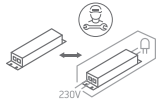

INSTALLATION MANUAL

67478

ecolight

DARK
LIGHT

238mm

54mm

one
LIGHT

230V | SMD 2835 | 12W | IP65 | Die cast + PC

Complete with 300mA driver.

80
CRI

Warnings:

1. Make sure that the product is installed properly before connecting to electricity.
2. Do not cover the fitting.
3. Maintenance and installation should only be carried out by a professional electrician.