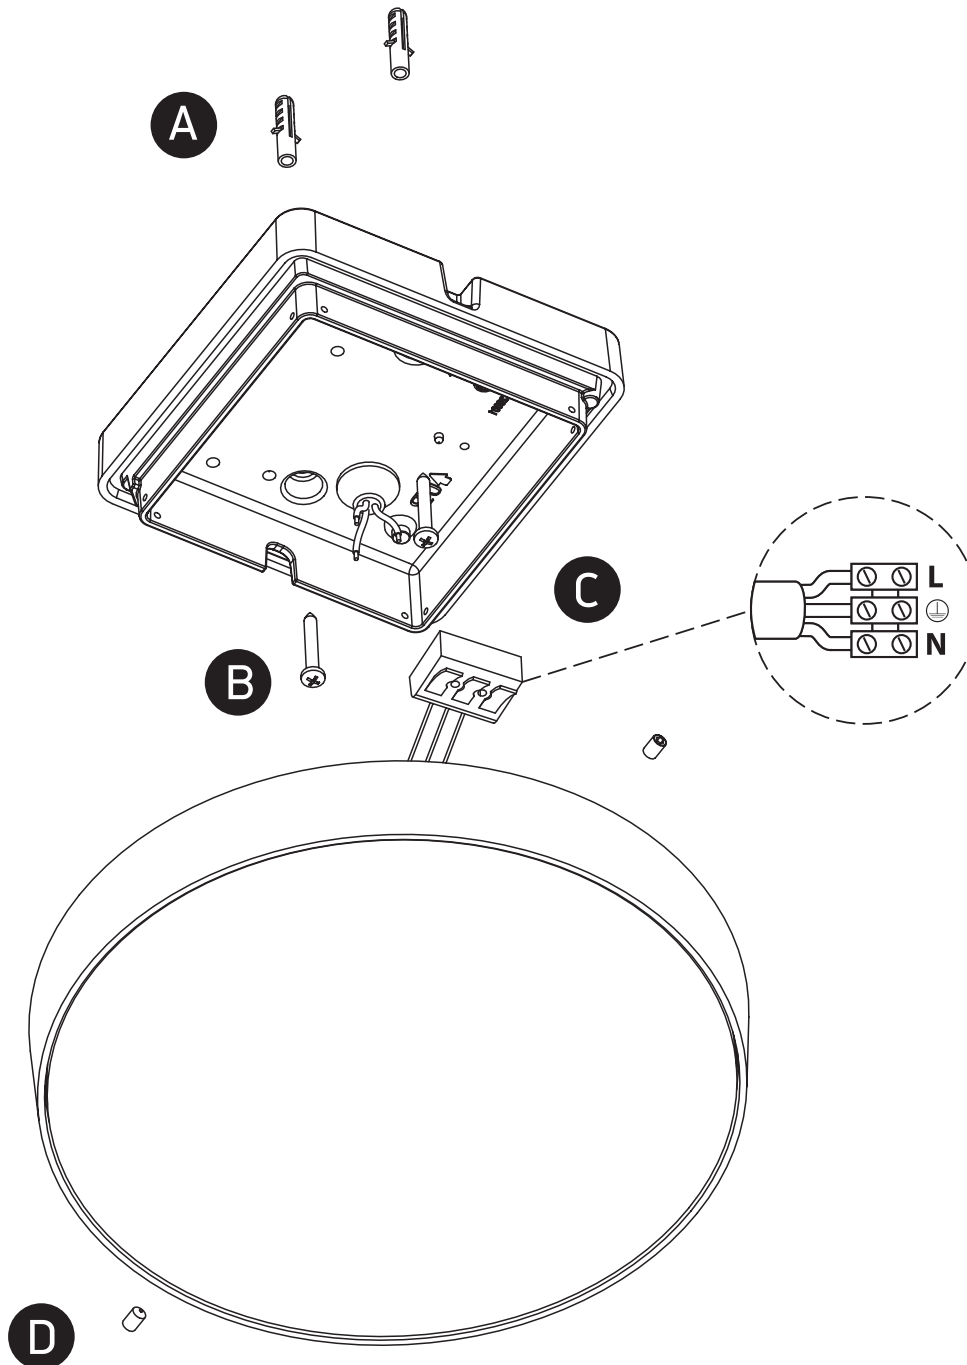

INSTALLATION MANUAL

67478

ecolight

DARK
LIGHT

238mm

54mm

one
LIGHT

230V | SMD 2835 | 12W | IP65 | Die cast + PC

Complete with 300mA driver.

80
CRI

Warnings:

1. Make sure that the product is installed properly before connecting to electricity.
2. Do not cover the fitting.
3. Maintenance and installation should only be carried out by a professional electrician.