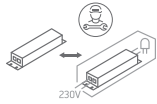

Warnings:

1. Make sure that the product is installed properly before connecting to electricity.
2. Do not cover the fitting.
3. Maintenance and installation should only be carried out by a professional electrician.