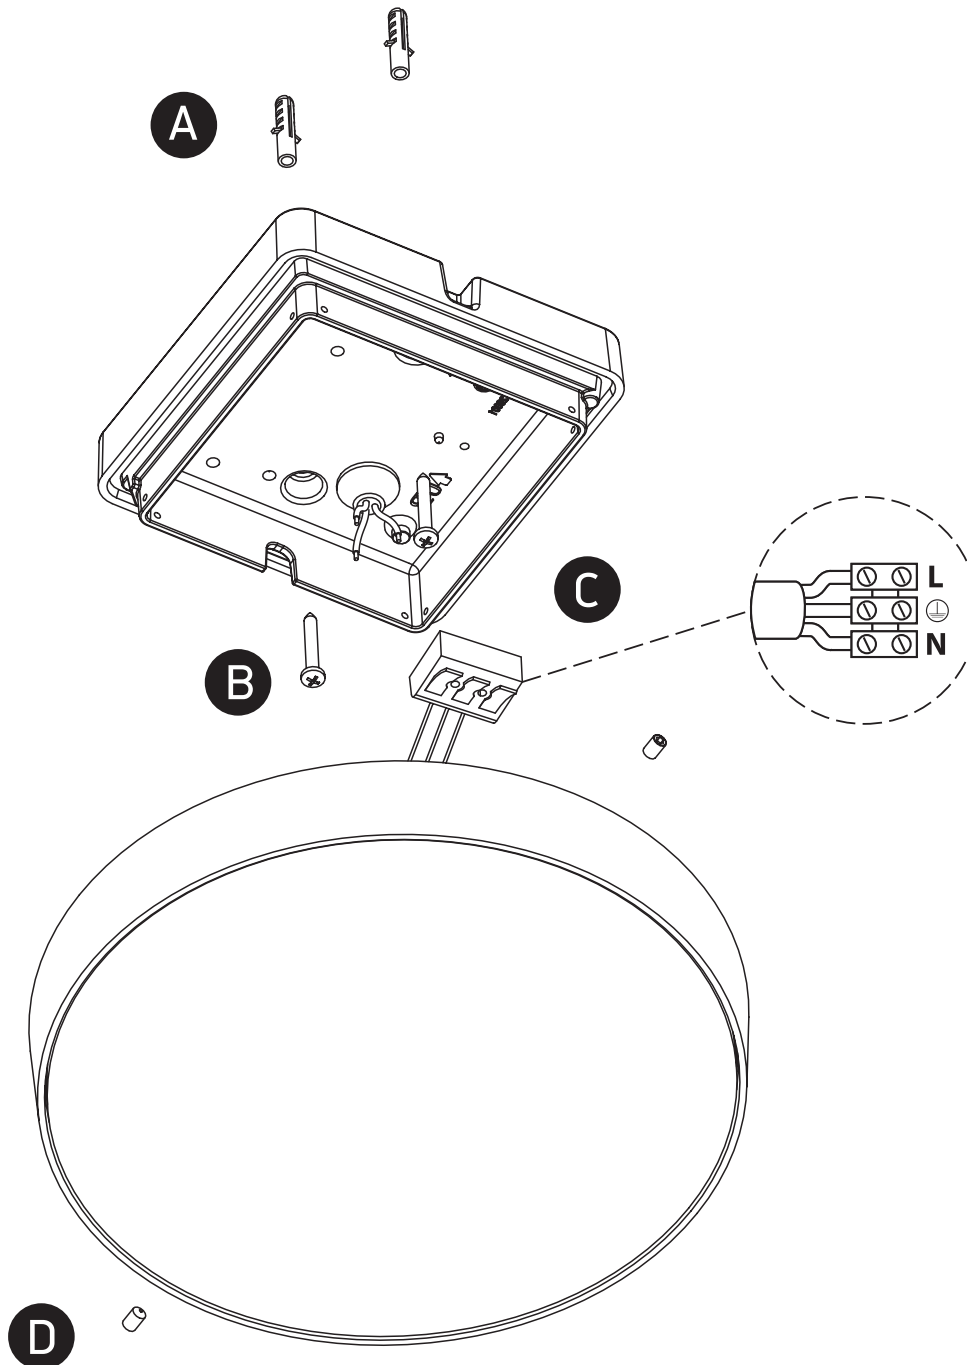

INSTALLATION MANUAL

67478

ecolight

DARK
LIGHT

238mm
54mm

one
LIGHT

230V | SMD 2835 | 12W | IP65 | Die cast + PC

Complete with 300mA driver.

80
CRI

Warnings:

1. Make sure that the product is installed properly before connecting to electricity.
2. Do not cover the fitting.
3. Maintenance and installation should only be carried out by a professional electrician.