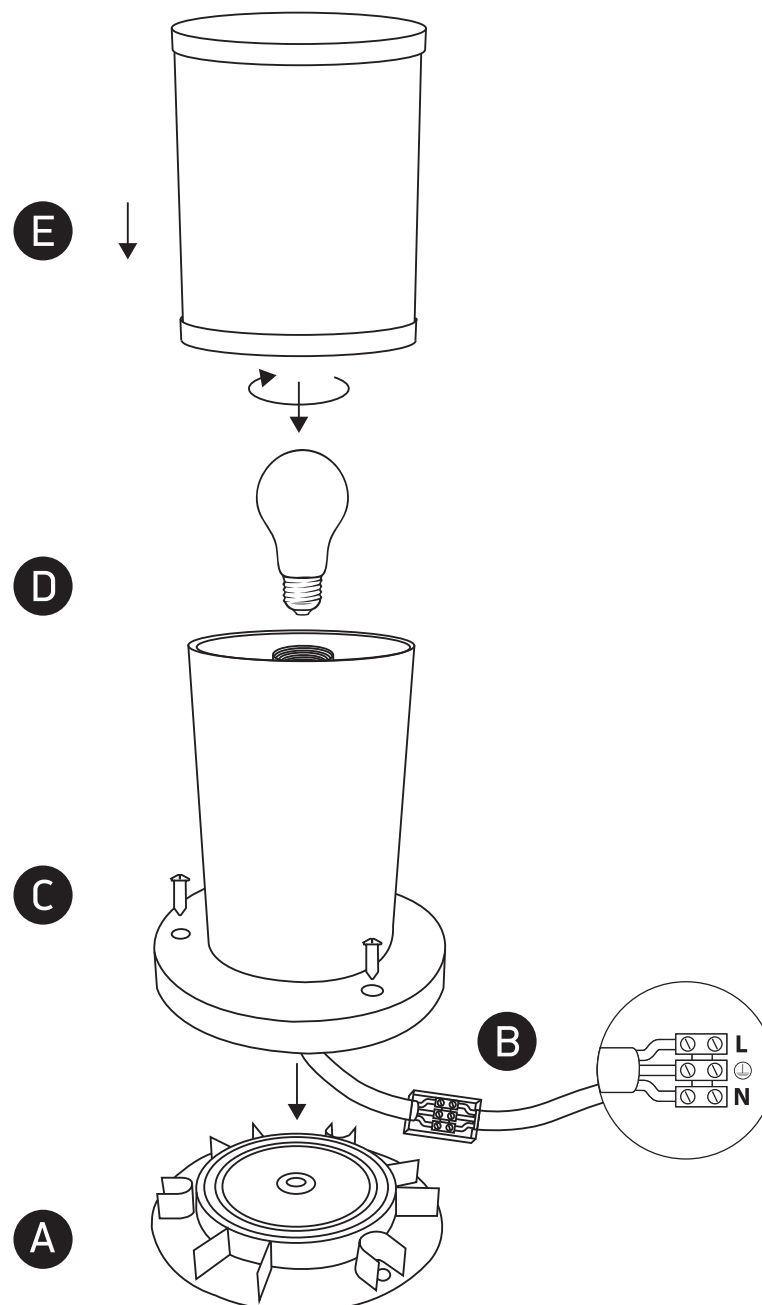

INSTALLATION MANUAL

67100, 67102

100-240V | E27 | 20W | IP54 | Die cast

Warnings:

1. Make sure that the product is installed properly before connecting to electricity.
2. Do not cover the fitting.
3. Maintenance and installation should only be carried out by a professional electrician.