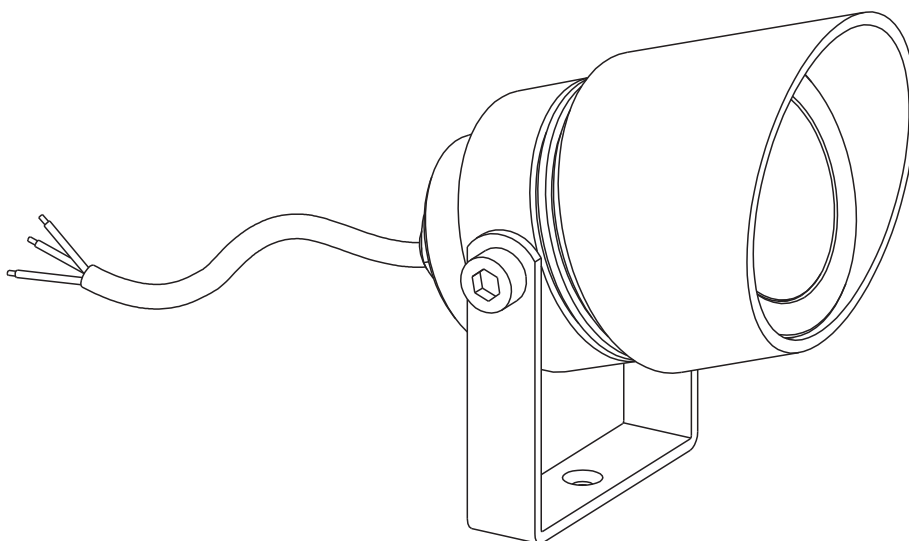

INSTALLATION MANUAL

67488B

ecolight

230V | COB LED | 11W | IP65 | Die cast

Supplied with spike.
Complete with 250mA driver.

80
CRI

150cm
S

one
LIGHT