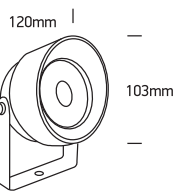

INSTALLATION MANUAL

67488B

ecolight

230V | COB LED | 11W | IP65 | Die cast

Supplied with spike.
Complete with 250mA driver.

80
CRI

150cm
S

one
LIGHT