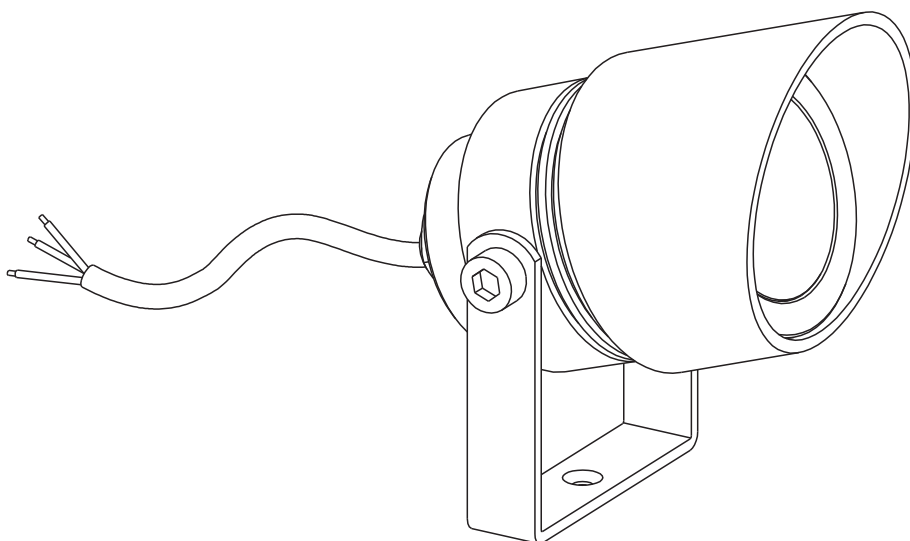

# INSTALLATION MANUAL

67488C

**ecolight**

230V | COB LED | 14W | IP65 | Die cast

Supplied with spike.  
Complete with 300mA driver.

80  
CRI

150cm  
S