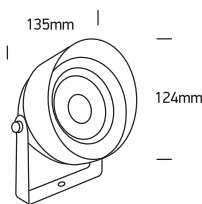

# INSTALLATION MANUAL

67488C

**ecolight**

230V | COB LED | 14W | IP65 | Die cast

Supplied with spike.  
Complete with 300mA driver.

80  
CRI

150cm  
S