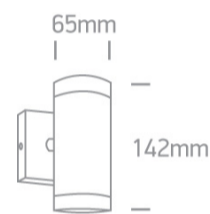

12 Wall & Ceiling>The GU10 Outdoor Wall Cylinders Die cast

67130/G

GU10, 2X35W, wall outdoor cylinder, IP54.

Complies with standard EN60598-1 and any other specific standards.

Downloads

Dimensions

Physical Specification

Item Group	12 Wall & Ceiling
Family	The GU10 Outdoor Wall Cylinders Die cast
Order Code	67130/G
Colour	Grey
Material	Die Cast
Shape	Circular
Height	142mm
Diameter	65mm
Surface Wall	Yes
Indoor	Yes
Outdoor	Yes
Adjustable	No

Electrical Characteristics

Gear	No
Fitting + Driver	
Input Voltage	100-240V
50 Hz	Yes
60 Hz	Yes
Safety Class	
Power(Watts)	2x10W
IP Rating	IP54
Light Source	Replaceable lamp
Lamp Holder	GU10
Number of Lamps	2
Dimmable	N/A
F Mark	

Illumination Data

Illumination Diagram

Packing Info

Box Length	12cm
Box Width	9cm
Box Height	15cm
Box Weight	0.588kg
Pcs/Carton	18
Barcode	5291889008187
HS Code	9405413990

Certification & Warranty

switch to
one light!