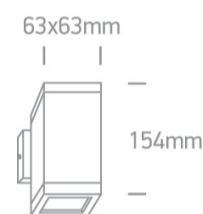

12 Wall & Ceiling>The GU10 Outdoor Cubes Die cast

67130A/W

GU10, 2X35W, wall outdoor cube, IP54.

Complies with standard EN60598-1 and any other specific standards.

Downloads

Dimensions

Physical Specification

Item Group	12 Wall & Ceiling
Family	The GU10 Outdoor Cubes Die cast
Order Code	67130A/W
Colour	White
Material	Die Cast
Shape	Rectangular
Length	63mm
Width	63mm
Height	154mm
Surface Wall	Yes
Indoor	Yes
Outdoor	Yes

Dimmable

N/A

F Mark

Illumination Data

Illumination Diagram

Packing Info

Box Length

9,5cm

Box Width

9cm

Box Height

16cm

Box Weight

0.715kg

Pcs/Carton

20