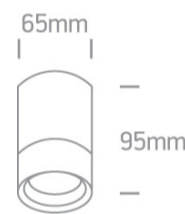

12 Wall & Ceiling>GU10 Outdoor Cylinders Die cast

67130C/B

35W MR16 GU10 Die Cast, GU10 Outdoor Cylinders.

Complies with standard EN60598-1 and any other specific standards

Downloads

Dimensions

Physical Specification

Item Group	12 Wall & Ceiling
Family	GU10 Outdoor Cylinders Die cast
Order Code	67130C/B
Colour	Black
Material	Die Cast
Shape	Circular
Height	65
Diameter	95
Surface Ceiling	Yes
Indoor	Yes
Outdoor	Yes
Adjustable	No

Electrical Characteristics

Gear	No
Fitting + Driver	
Input Voltage	100-240V
50 Hz	Yes
60 Hz	Yes
Safety Class	
Power(Watts)	10W
IP Rating	IP54
Light Source	Replaceable lamp
Lamp Holder	GU10
Number of Lamps	1
F Mark	

Illumination Data

Illumination Diagram

Packing Info

Box Weight	0.310kg
Pcs/Carton	30
Barcode	5291889057499
HS Code	9405409900

Certification & Warranty

Warranty

3 Years

Weee Directive