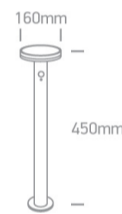

20 Garden & Underwater>Solar Mushrooms

67500A/B/EW

6W Solar Garden Light with movement sensor and 3 modes of function.

9hours operation

Complete with 2200mA lithium battery

Complies with standard EN60598-1 and any other specific standards.

Downloads

Dimensions

Physical Specification

Item Group	20 Garden & Underwater
Family	Solar Mushrooms
Order Code	67500A/B/EW
Colour	Black
Material	Aluminium
Diffuser Material	Glass
Shape	Circular
Height	450mm
Diameter	160mm
Surface Floor/Ground	Yes
Outdoor	Yes
Adjustable	No

Electrical Characteristics

Gear

Built In

Fitting + Driver

Power(Watts)

6W

IP Rating

IP44