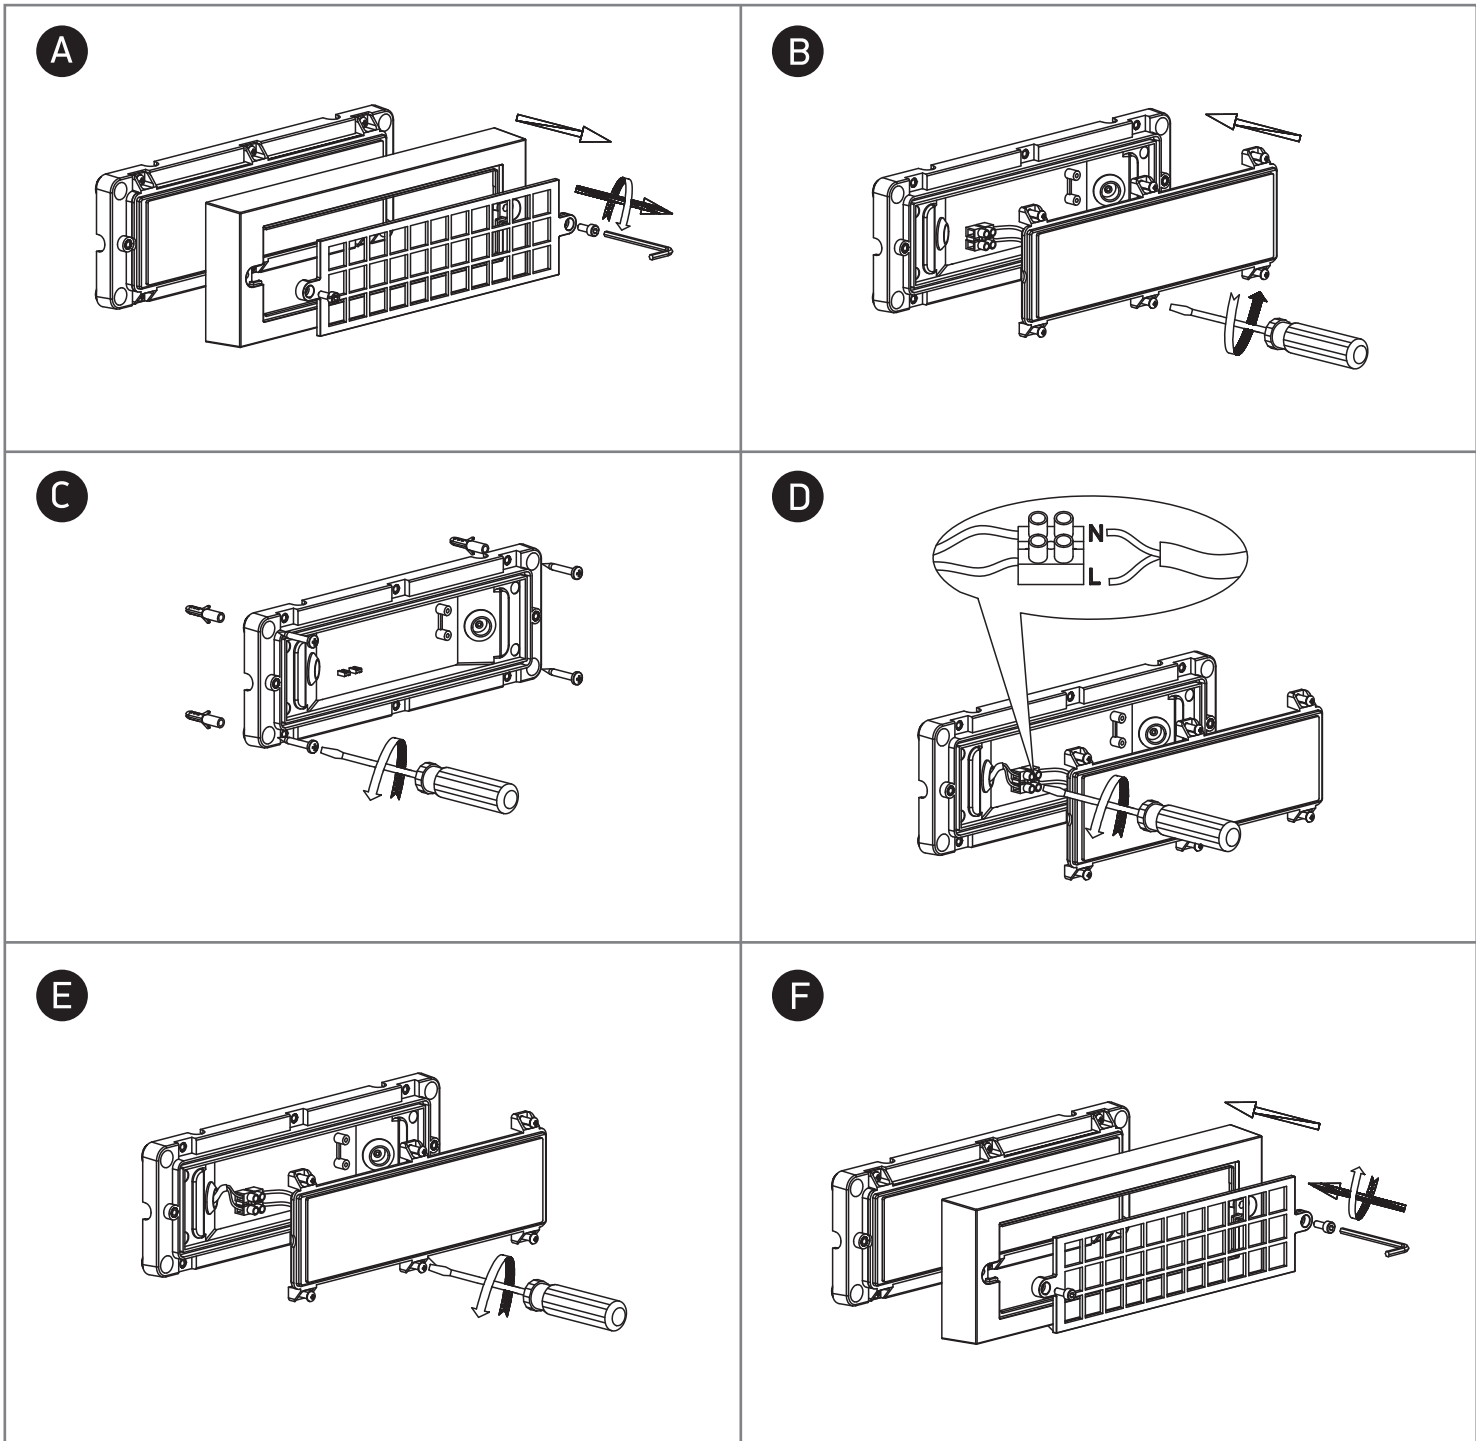

INSTALLATION MANUAL

67502C

ecolight

80
CRI

one
LIGHT

230V | SMD 2835 | 6W | IP65 | ABS + PC
AC LED.

NOT
DIMMABLE

Warnings: