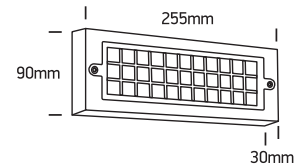

INSTALLATION MANUAL

67502C

ecolight

80
CRI

one
LIGHT

230V | SMD 2835 | 6W | IP65 | ABS + PC
AC LED.

NOT
DIMMABLE

Warnings: