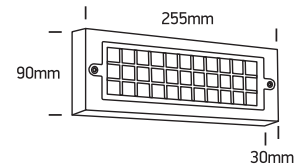

INSTALLATION MANUAL

67502C

ecolight

80
CRI

one
LIGHT

230V | SMD 2835 | 6W | IP65 | ABS + PC
AC LED.

A

B