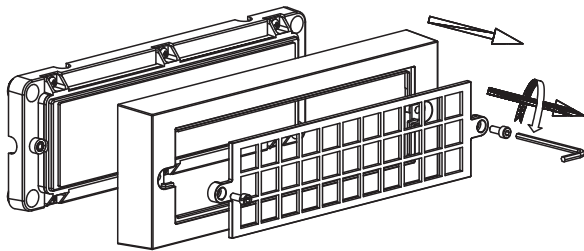

INSTALLATION MANUAL

67502C

ecolight

80
CRI

one
LIGHT

230V | SMD 2835 | 6W | IP65 | ABS + PC
AC LED.

A

B