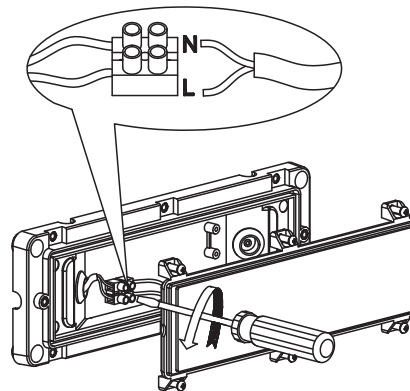

INSTALLATION MANUAL

67502C

ecolight

80
CRI

one
LIGHT

230V | SMD 2835 | 6W | IP65 | ABS + PC
AC LED.

A

B

C

D

E

F

Warnings:

1. Make sure that the product is installed properly before connecting to electricity.
2. Do not cover the fitting.
3. Maintenance and installation should only be carried out by a professional electrician.