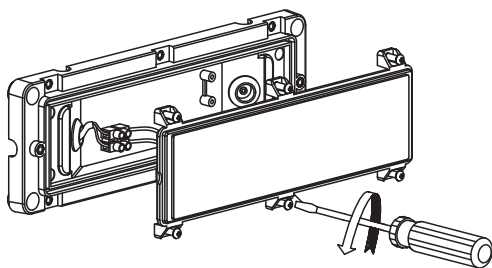

INSTALLATION MANUAL

67502C

ecolight

80
CRI

one
LIGHT

230V | SMD 2835 | 6W | IP65 | ABS + PC
AC LED.

A

B

C

D

E

F

Warnings:

1. Make sure that the product is installed properly before connecting to electricity.
2. Do not cover the fitting.
3. Maintenance and installation should only be carried out by a professional electrician.