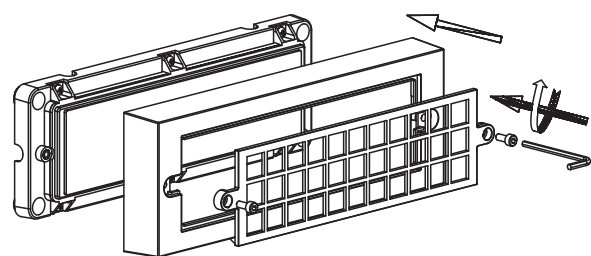

INSTALLATION MANUAL

67502C

ecolight

80
CRI

one
LIGHT

230V | SMD 2835 | 6W | IP65 | ABS + PC
AC LED.

A

B

C

D

E

F

Warnings:

1. Make sure that the product is installed properly before connecting to electricity.
2. Do not cover the fitting.
3. Maintenance and installation should only be carried out by a professional electrician.