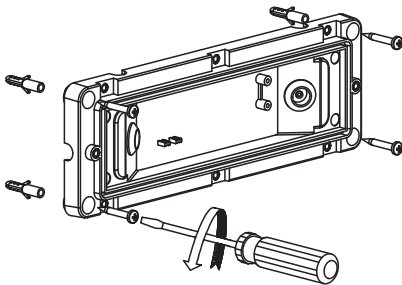

INSTALLATION MANUAL

67502C

ecolight

80
CRI

one
LIGHT

230V | SMD 2835 | 6W | IP65 | ABS + PC
AC LED.

A

B

C

D

E

F

Warnings:

1. Make sure that the product is installed properly before connecting to electricity.
2. Do not cover the fitting.
3. Maintenance and installation should only be carried out by a professional electrician.