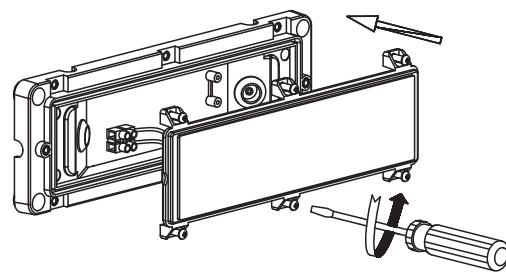

INSTALLATION MANUAL

67502C

ecolight

80
CRI

one
LIGHT

230V | SMD 2835 | 6W | IP65 | ABS + PC
AC LED.

A

B