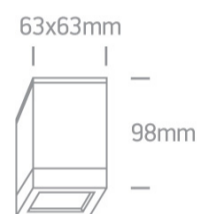

12 Wall & Ceiling>The GU10 Outdoor Cube Lights

67130D/W

35W MR16 GU10 Die Cast, GU10 Outdoor Cubes.

Complies with standard EN60598-1 and any other specific standards

Downloads

Dimensions

Physical Specification

Item Group	12 Wall & Ceiling
Family	The GU10 Outdoor Cube Lights
Order Code	67130D/W
Colour	White
Material	Die Cast
Shape	Circular
Surface Ceiling	Yes
Indoor	Yes
Outdoor	Yes
Adjustable	No

Electrical Characteristics