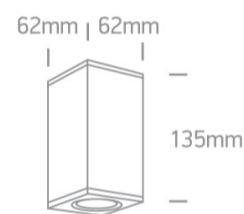

12 Wall & Ceiling>The GU10 Outdoor Cube Lights

67130DD/W

35W, GU10 MR16 Dark Light ceiling outdoor cube, IP54.

Complies with standard EN60598-1 and any other specific standards.

Downloads

Dimensions

Physical Specification

Item Group	12 Wall & Ceiling
Family	The GU10 Outdoor Cube Lights
Order Code	67130DD/W
Colour	White
Material	Aluminium
Diffuser Material	Glass
Shape	Rectangular
Length	62mm
Width	62mm
Height	135mm
Surface Ceiling	Yes
Indoor	Yes

Yes

Packing Info

Box Length

7cm

Box Width

7cm

Box Height

15cm