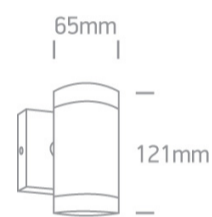

12 Wall &amp; Ceiling&gt;The GU10 Outdoor Wall Cylinders Die cast

**67130E/B**

35W MR16 GU10 Die Cast, GU10 Outdoor Cylinders.

Complies with standard EN60598-1 and any other specific standards

## Dimensions

## Physical Specification

Item Group	12 Wall & Ceiling
Family	The GU10 Outdoor Wall Cylinders Die cast
Order Code	67130E/B
Colour	Black
Material	Die Cast
Shape	Circular
Height	121mm
Diameter	65mm
Surface Wall	Yes
Indoor	Yes
Outdoor	Yes
Adjustable	No