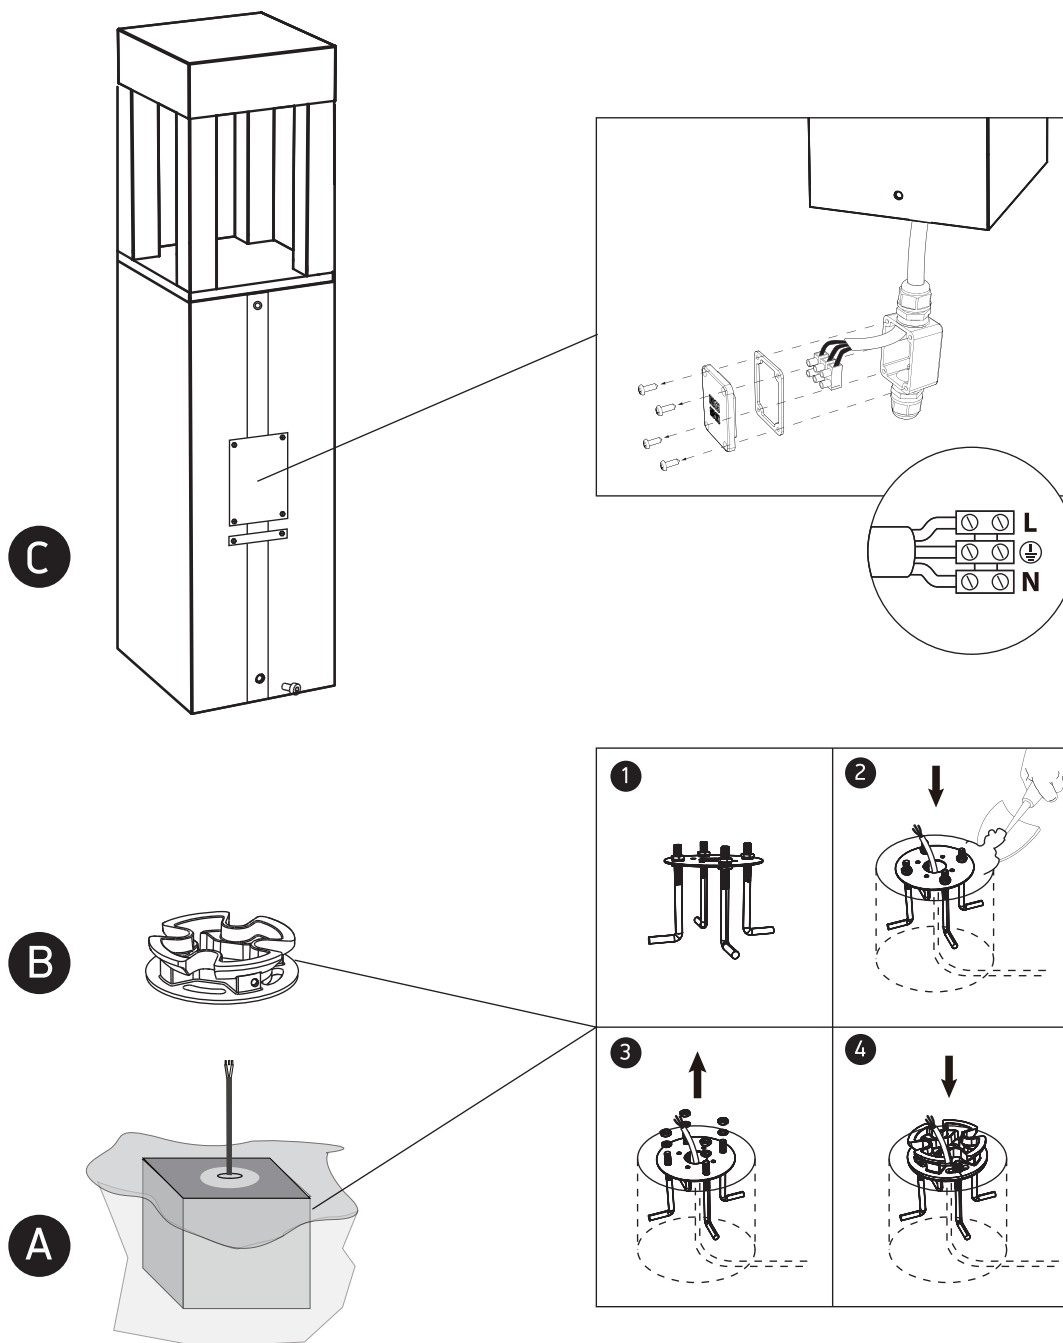

INSTALLATION MANUAL

67506

ecolight

160x160mm

600mm

one
LIGHT

230V | SMD 2835 | 22W | IP65 | Die cast

Complete with 500mA driver.

80
CRI

Warnings:

1. Make sure that the product is installed properly before connecting to electricity.
2. Do not cover the fitting.
3. Maintenance and installation should only be carried out by a professional electrician.