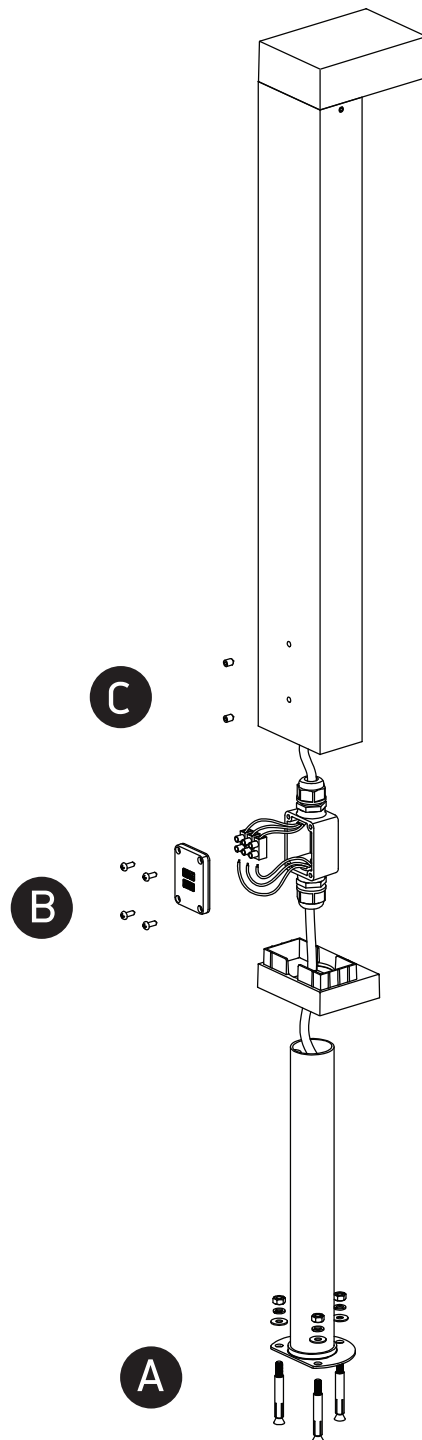

INSTALLATION MANUAL

67508

ecolight

230V | COB LED | 6W | IP65 | Die cast

Complete with 500mA driver.

80
CRI

Warnings:

1. Make sure that the product is installed properly before connecting to electricity.
2. Do not cover the fitting.
3. Maintenance and installation should only be carried out by a professional electrician.