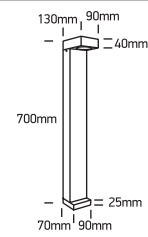

INSTALLATION MANUAL

67508

ecolight

230V | COB LED | 6W | IP65 | Die cast

Complete with 500mA driver.

80
CRI

Warnings:

1. Make sure that the product is installed properly before connecting to electricity.
2. Do not cover the fitting.
3. Maintenance and installation should only be carried out by a professional electrician.