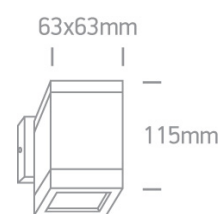

12 Wall & Ceiling>The GU10 Outdoor Cubes Die cast

67130F/W

10W MR16 GU10 Die Cast, GU10 Outdoor Cubes.

Complies with standard EN60598-1 and any other specific standards

Downloads

Dimensions

Physical Specification

Item Group	12 Wall & Ceiling
Family	The GU10 Outdoor Cubes Die cast
Order Code	67130F/W
Colour	White
Material	Die Cast
Shape	Rectangular
Length	63mm
Width	63mm
Height	115mm
Surface Wall	Yes
Indoor	Yes
Outdoor	Yes