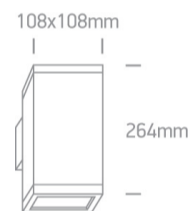

12 Wall &amp; Ceiling&gt;PAR30 Outdoor Wall Cubes Die cast

**67132A/AN**

75W PAR30 E27 Die Cast, PAR30 Outdoor Cubes.

Complies with standard EN60598-1 and any other specific standards

## Dimensions

## Physical Specification

Item Group	12 Wall & Ceiling
Family	PAR30 Outdoor Wall Cubes Die cast
Order Code	67132A/AN
Colour	Anthracite
Material	Die Cast
Shape	Rectangular
Length	108mm
Width	108mm
Height	264mm
Surface Wall	Yes
Indoor	Yes
Outdoor	Yes