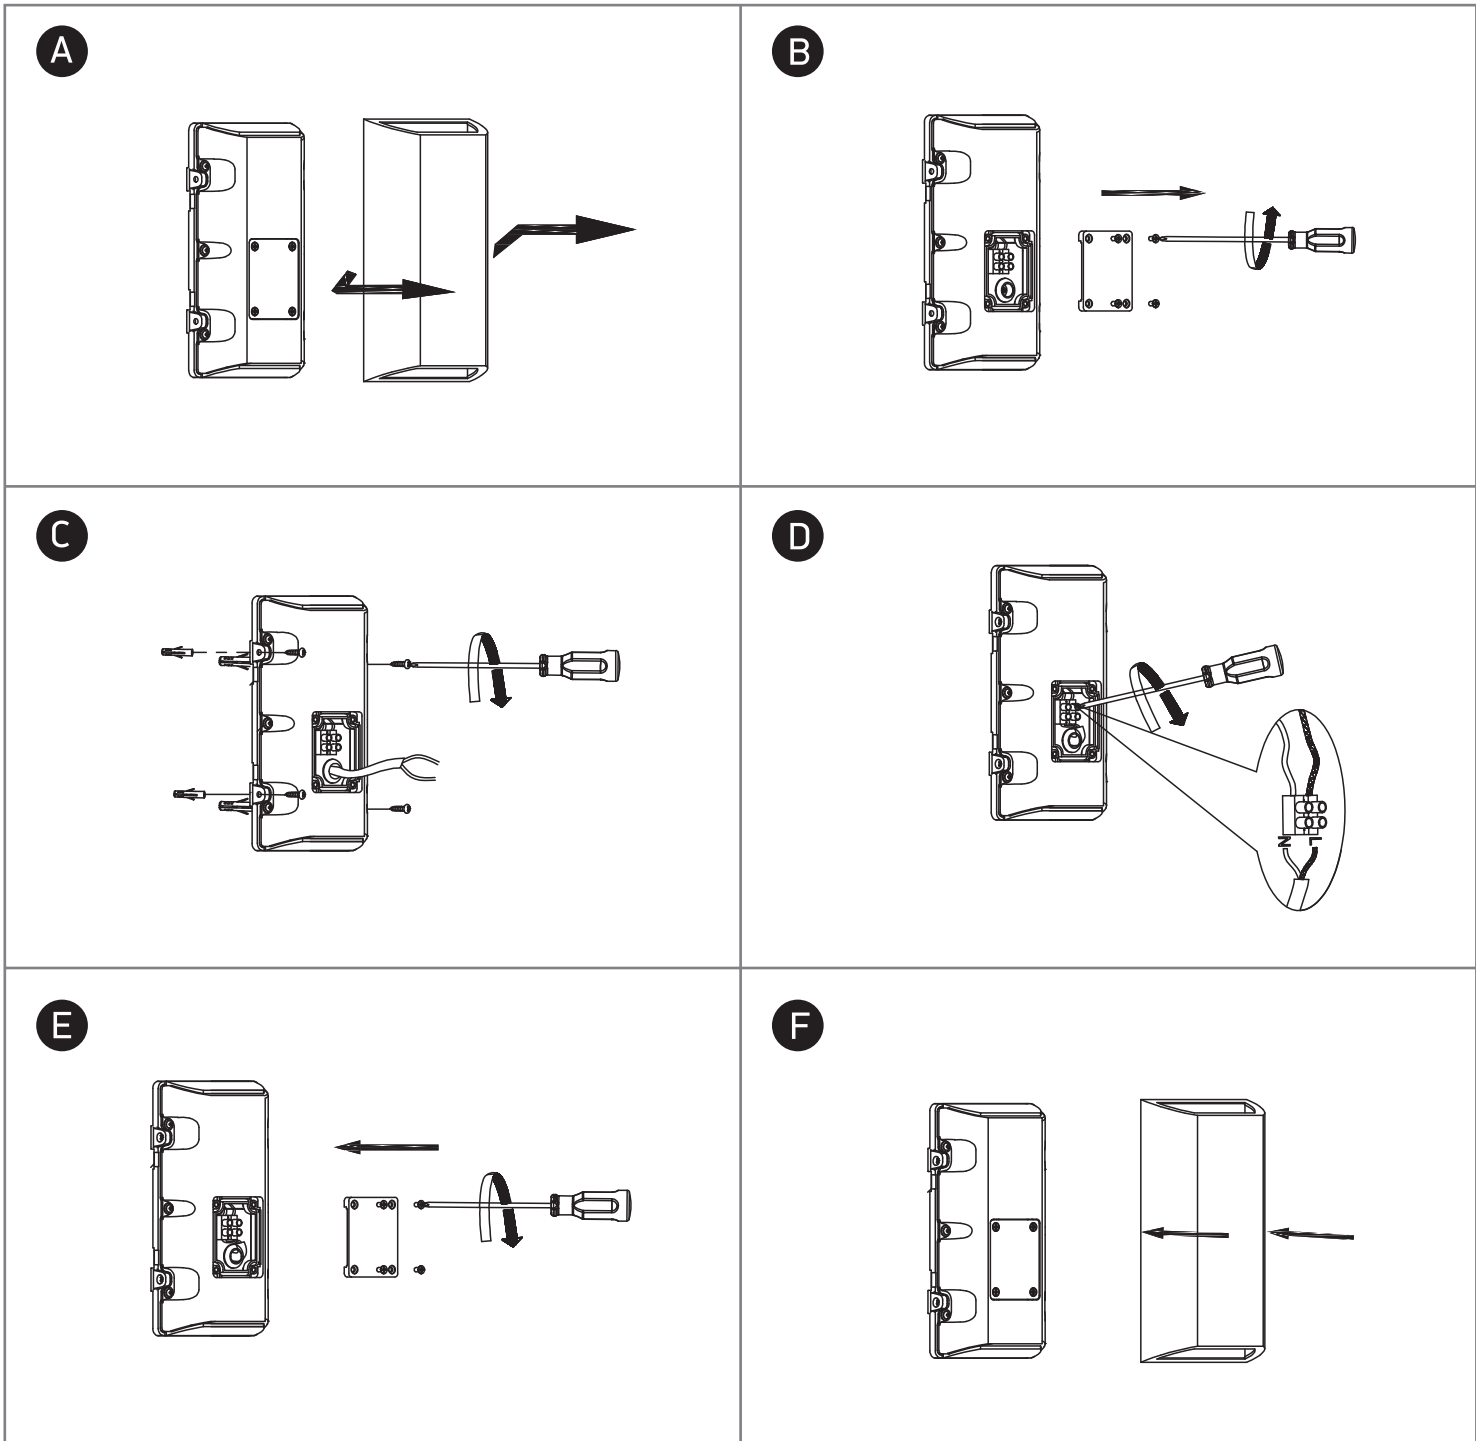

INSTALLATION MANUAL

67512

ecolight
80
CRI

230V | SMD 2835 | 8W | IP65 | ABS + PC

Complete with 200mA driver.

Warnings:

1. Make sure that the product is installed properly before connecting to electricity.
2. Do not cover the fitting.
3. Maintenance and installation should only be carried out by a professional electrician.