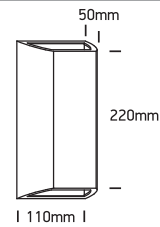

INSTALLATION MANUAL

67512

ecolight
80
CRI

230V | SMD 2835 | 8W | IP65 | ABS + PC

Complete with 200mA driver.

Warnings:

1. Make sure that the product is installed properly before connecting to electricity.
2. Do not cover the fitting.
3. Maintenance and installation should only be carried out by a professional electrician.