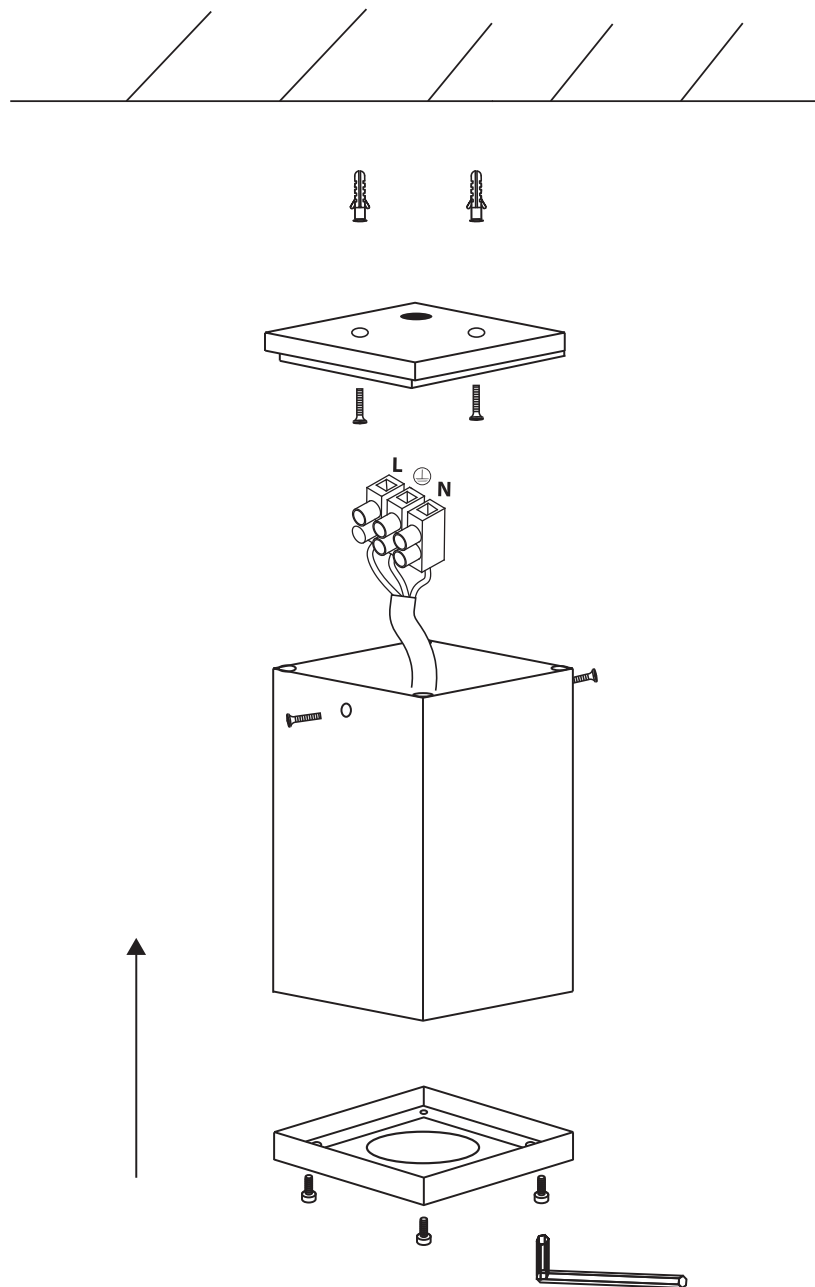

INSTALLATION MANUAL

67132D

100-240V | PAR30 | E27 | 75W | IP54 | Die cast

Warnings:

1. Make sure that the product is installed properly before connecting to electricity.
2. Do not cover the fitting.
3. Maintenance and installation should only be carried out by a professional electrician.