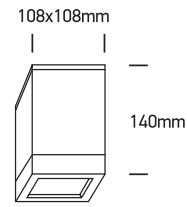

INSTALLATION MANUAL

67132D

100-240V | PAR30 | E27 | 75W | IP54 | Die cast

Warnings:

1. Make sure that the product is installed properly before connecting to electricity.
2. Do not cover the fitting.
3. Maintenance and installation should only be carried out by a professional electrician.