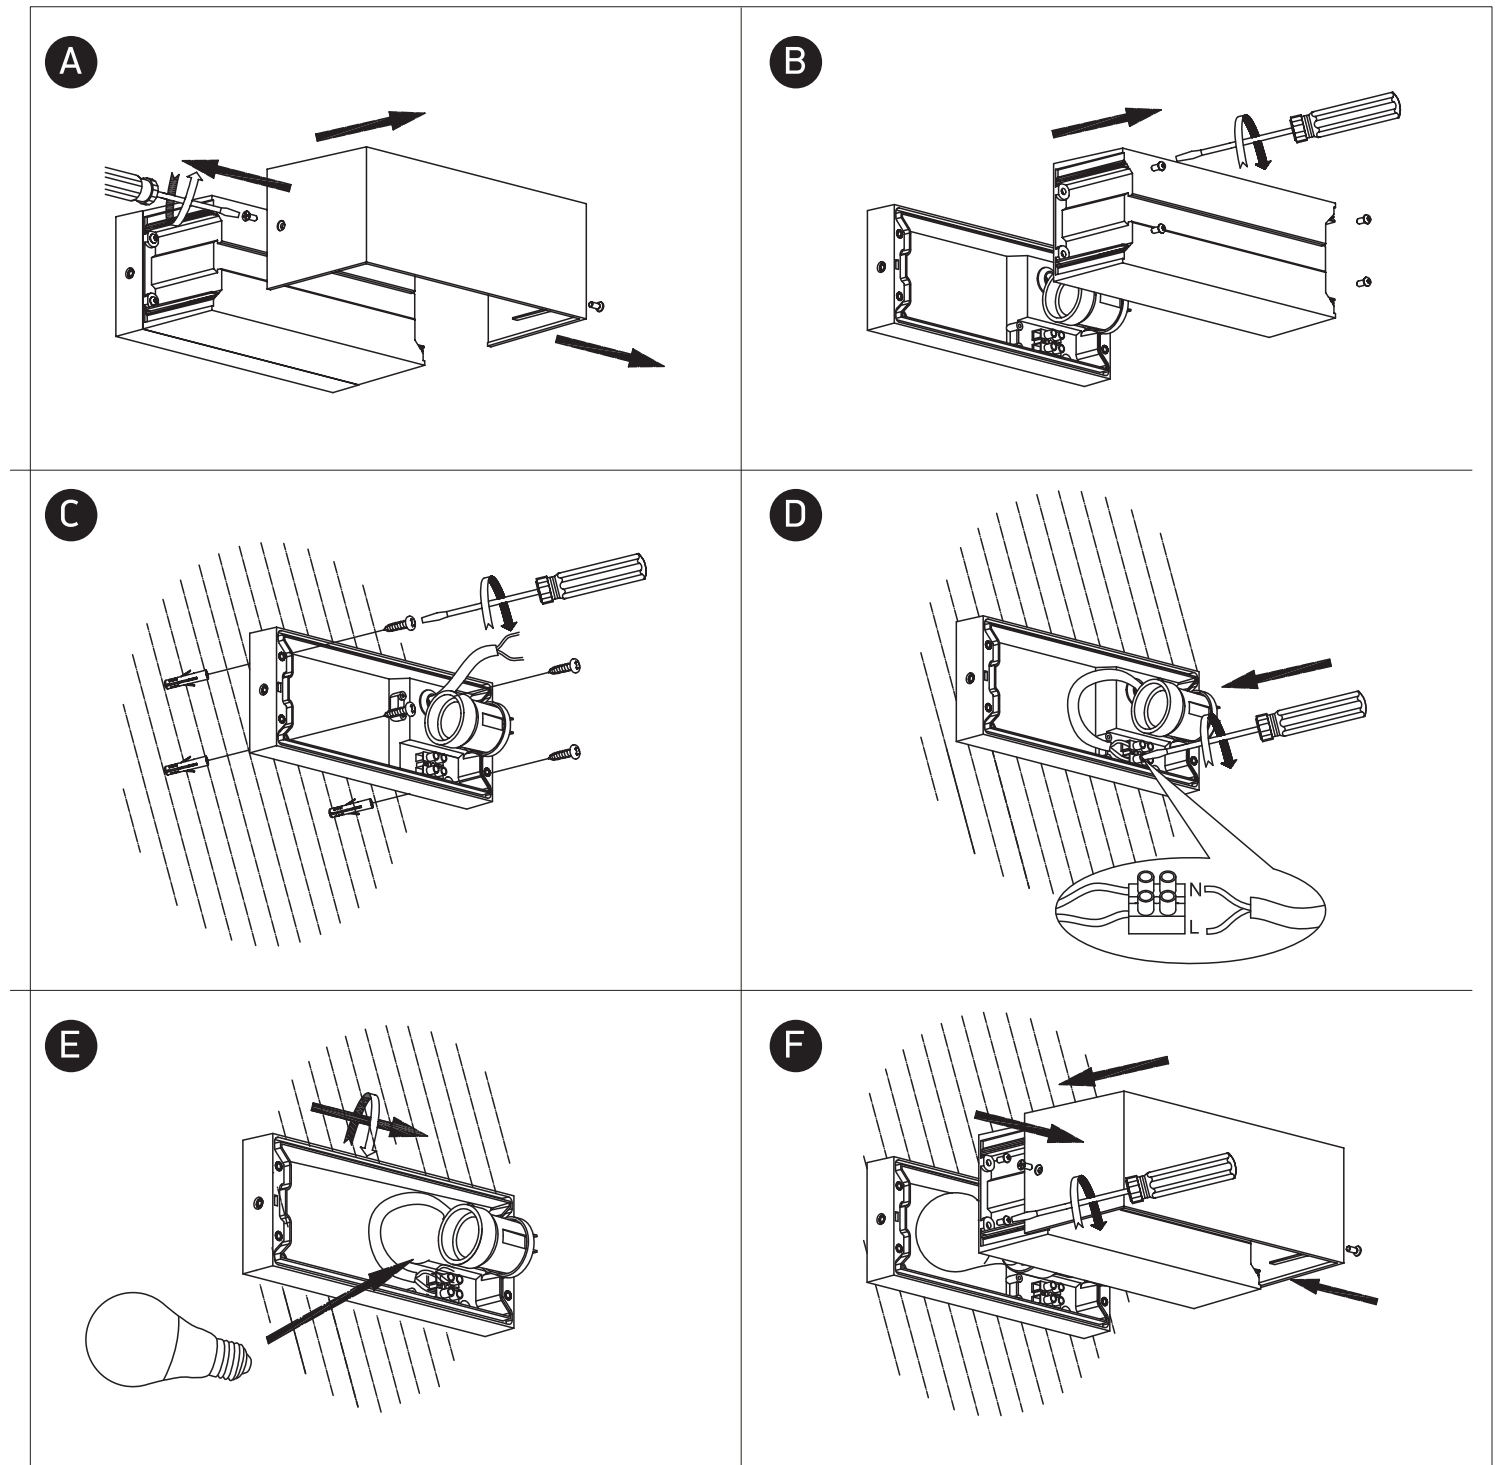

INSTALLATION MANUAL

67518

100-240V | E27 | 12W | IP65 | ABS + PC

Warnings:

1. Make sure that the product is installed properly before connecting to electricity.
2. Do not cover the fitting.
3. Maintenance and installation should only be carried out by a professional electrician.