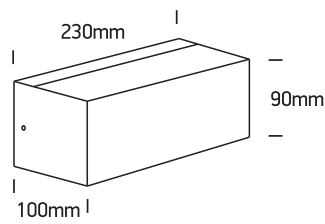

INSTALLATION MANUAL

67518

100-240V | E27 | 12W | IP65 | ABS + PC

Warnings:

1. Make sure that the product is installed properly before connecting to electricity.
2. Do not cover the fitting.
3. Maintenance and installation should only be carried out by a professional electrician.