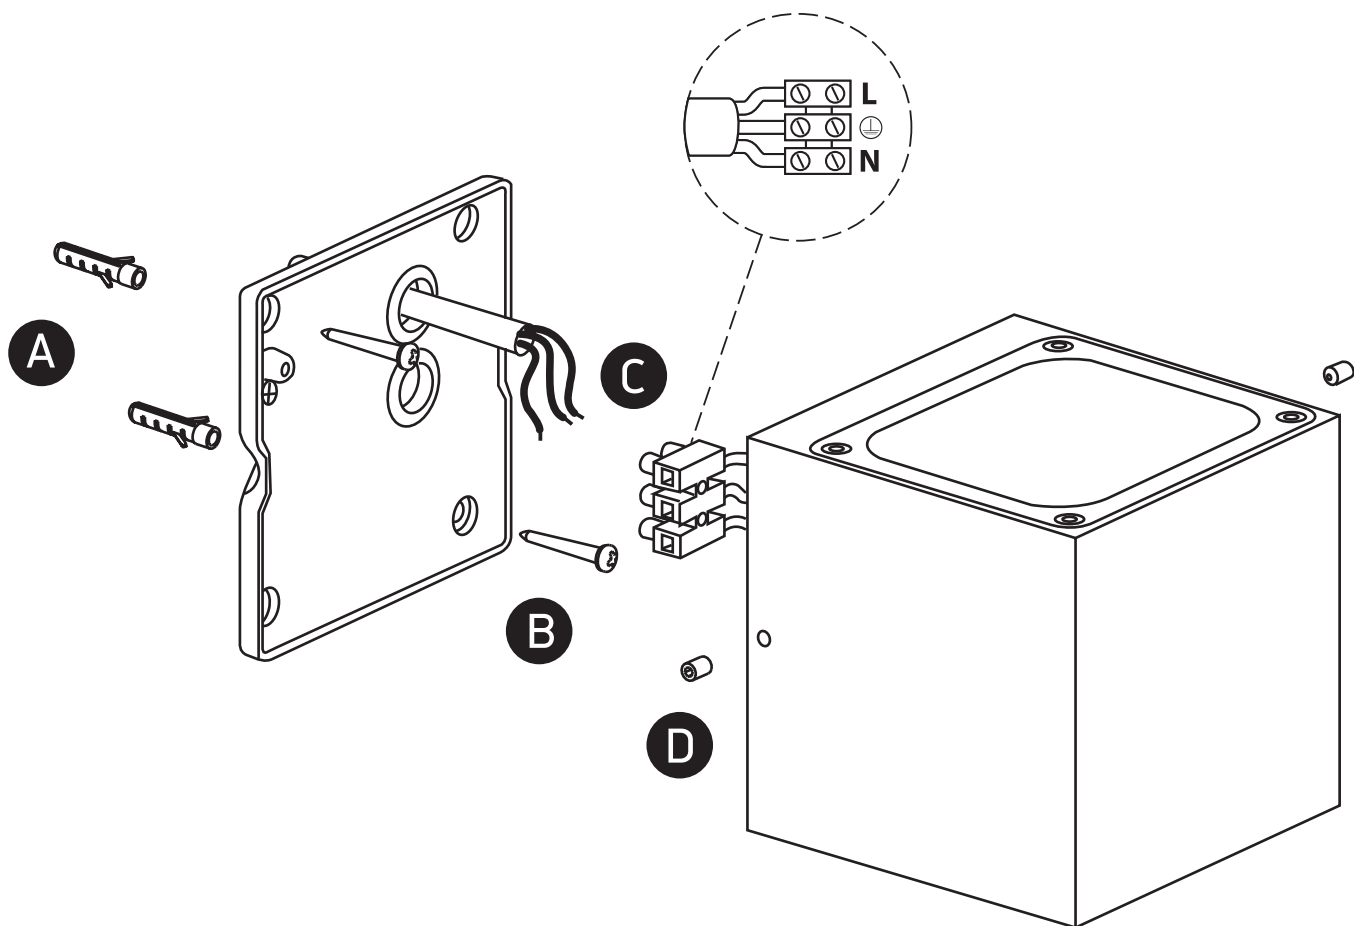

## 67524A

**ecolight**

230V | COB LED | 6W | IP65 | Die cast

Complete with 500mA driver.

80 CRI

### Warnings:

1. Make sure that the product is installed properly before connecting to electricity.
2. Do not cover the fitting.
3. Maintenance and installation should only be carried out by a professional electrician.