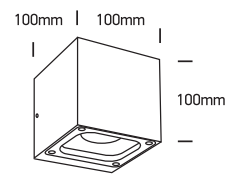

INSTALLATION MANUAL

67524A

ecolight

230V | COB LED | 6W | IP65 | Die cast

Complete with 500mA driver.

80 CRI

Warnings:

1. Make sure that the product is installed properly before connecting to electricity.
2. Do not cover the fitting.
3. Maintenance and installation should only be carried out by a professional electrician.