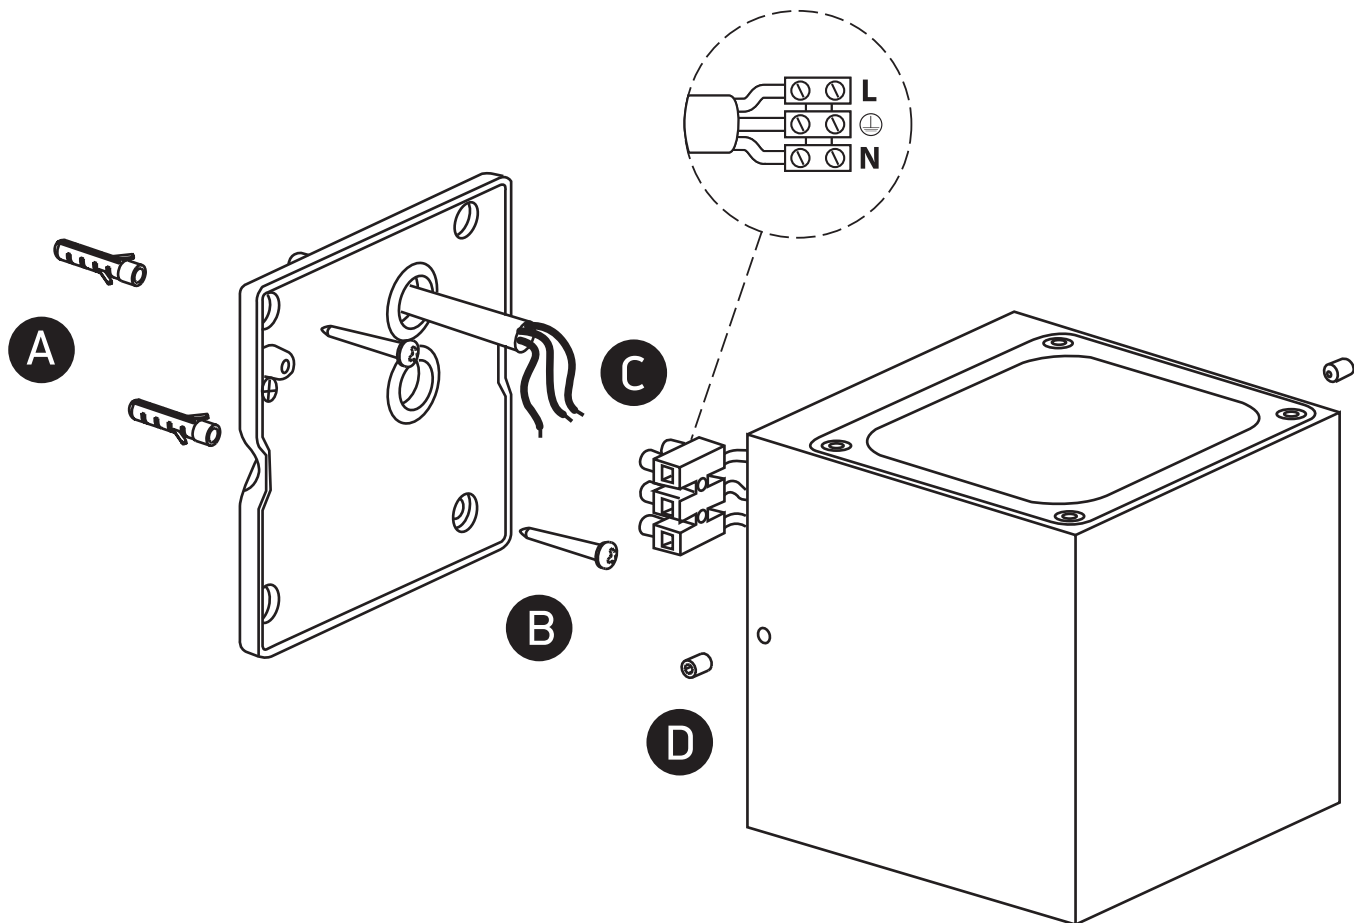

INSTALLATION MANUAL

67524A

ecolight

230V | COB LED | 6W | IP65 | Die cast

Complete with 500mA driver.

80 CRI

Warnings:

1. Make sure that the product is installed properly before connecting to electricity.
2. Do not cover the fitting.
3. Maintenance and installation should only be carried out by a professional electrician.